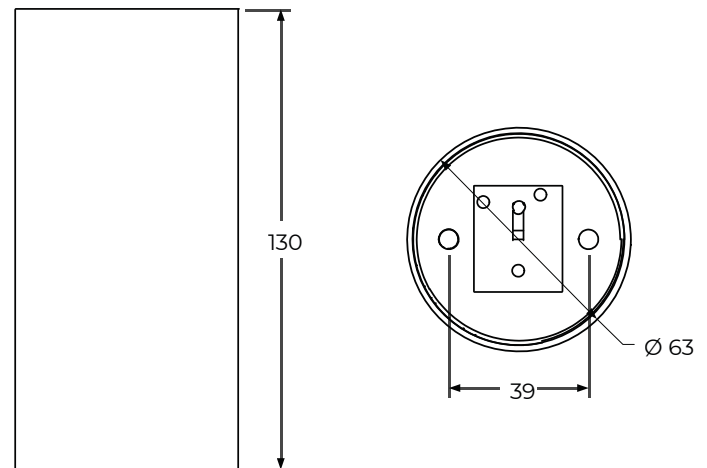

Materials / Finishes

Shade	Patinated Brass / Tarnished Aluminium / Powder Coated Aluminium
Brass Patina	Patinated / Bronzed / Blackened
Powder Coat	Shoji White Super Matte / Claret Red / Custom Oxytech

Light Source	Dimming	Voltage
GU10	Phase	240v
5w		
2700k / Dim to Warm / CRI 90+		
24° / 35°