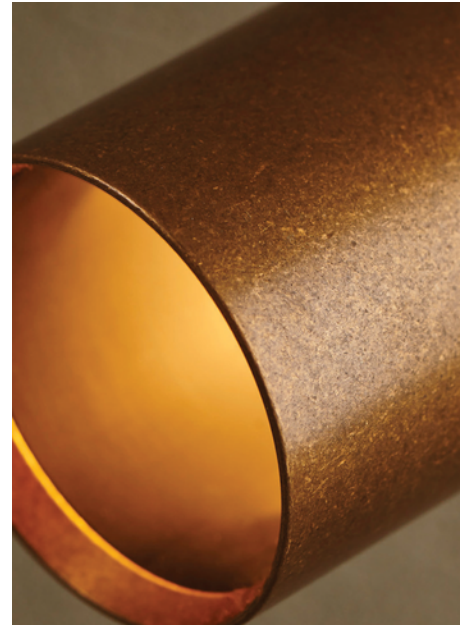

THE LIGHT IMPACT

007 Technical Specifications

Dimensions

Full Height	132.6mm
Shade Width	38mm
Shade Height	92mm
Mount Diameter	50mm

Materials / Finishes

Shade	Patinated Brass / Tarnished Aluminium / Powder Coated Aluminium
Brass Patina	Patinated / Bronzed / Blackened
Powder Coat	Shoji White Super Matte / Claret Red / Custom Oxytech
Swivel	Patinated Brass / Tarnished Aluminium
Mount	Patinated Brass / Tarnished Aluminium / Powder Coated Aluminium
Mounting Options	Spring Clip / Screws