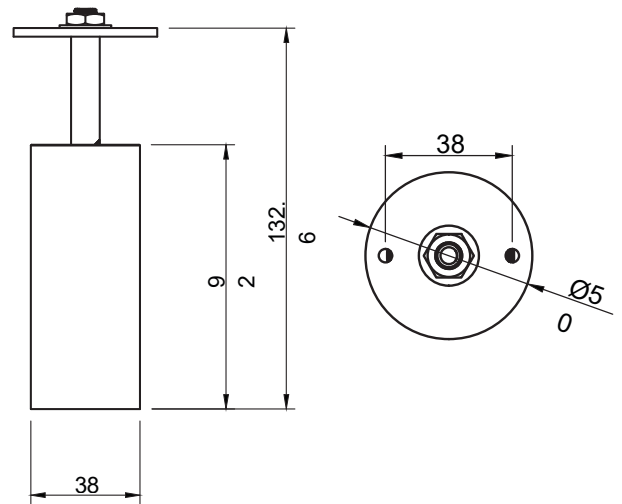

THE LIGHT IMPACT

007 Technical Specifications

Dimensions

Full Height	132.6mm
Shade Width	38mm
Shade Height	92mm
Mount Diameter	50mm

Materials / Finishes

Shade	Patinated Brass / Tarnished Aluminium / Powder Coated Aluminium
Brass Patina	Patinated / Bronzed / Blackened
Powder Coat	Shoji White Super Matte / Claret Red / Custom Oxytech
Swivel	Patinated Brass / Tarnished Aluminium
Mount	Patinated Brass / Tarnished Aluminium / Powder Coated Aluminium
Mounting Options	Spring Clip / Screws

Light Source	Dimming
LED Chip	DALI
(Remote Constant Current Driver)	Phase
6w 350mA 400Lm / 2200k / 2400k / 2700k / CRI 90+	
5w 700 mA 700Lm / 2700k / CRI 90+	
10.5° / 22° / 33°	

Installation

Must be installed by a qualified electrician