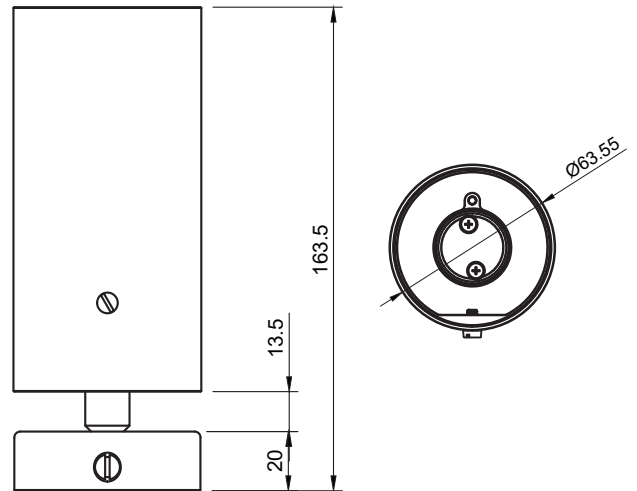

Installation

Must be installed by a qualified electrician

Warranty

2 Years Manufacturers Warranty