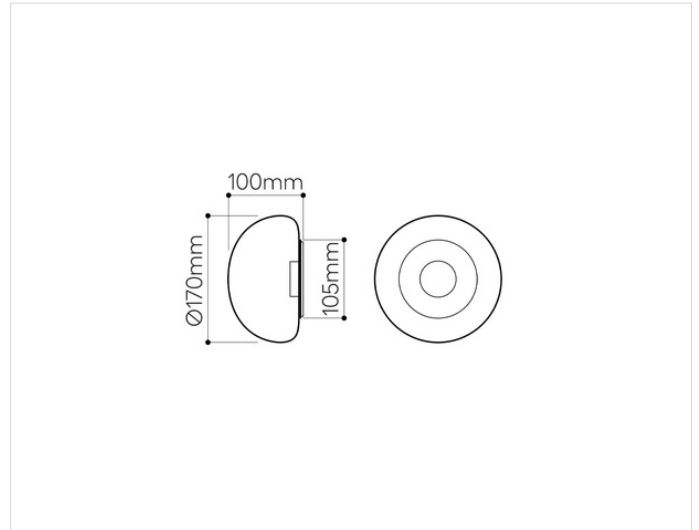

Dew Drops Wall Light

Medium

Product Specifications

Dimensions (cm):	H17 x ϕ17 x D10
Material:	Glass, Metal
Finish:	Clear/Iridescent, Silver Mirror
Light Source Included:	Yes
Light Source:	LED MCOB 6W, 2700K
Lumen, CRI:	600 lm, CRI90+
Dimmable:	Yes
Dimming Type:	TRIAC
IP Rating:	IP20
Voltage:	220 - 240V