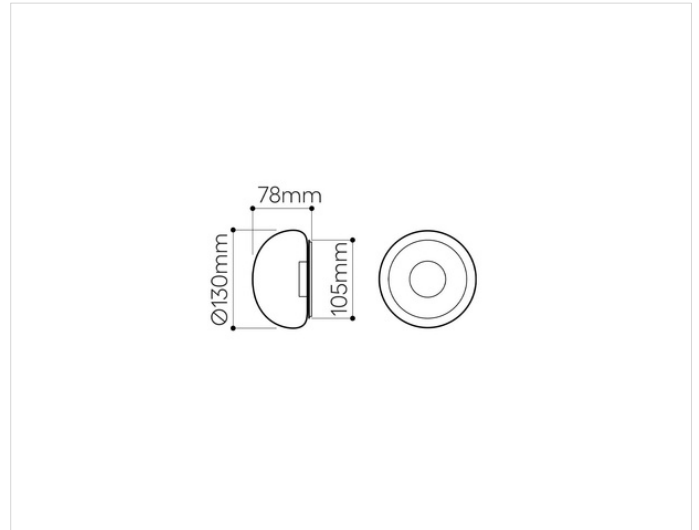

#### Small

#### Product Specifications

<b>Dimensions (cm):</b>	H13 x $\phi$ 13 x D7.8
<b>Material:</b>	Glass, Metal
<b>Finish:</b>	Clear/Iridescent, Silver Mirror
<b>Light Source Included:</b>	Yes
<b>Light Source:</b>	LED MCOB 6W, 2700K
<b>Lumen, CRI:</b>	600 lm, CRI90+
<b>Dimmable:</b>	Yes
<b>Dimming Type:</b>	TRIAC
<b>IP Rating:</b>	IP20
<b>Voltage:</b>	220 - 240V

#### Product Specifications

<b>Dimensions (cm):</b>	H17 x $\phi$ 17 x D10
<b>Material:</b>	Glass, Metal
<b>Finish:</b>	Clear/Iridescent, Silver Mirror
<b>Light Source Included:</b>	Yes
<b>Light Source:</b>	LED MCOB 6W, 2700K
<b>Lumen, CRI:</b>	600 lm, CRI90+
<b>Dimmable:</b>	Yes
<b>Dimming Type:</b>	TRIAC
<b>IP Rating:</b>	IP20
<b>Voltage:</b>	220 - 240V

#### Product Specifications

<b>Dimensions (cm):</b>	H22 x ø22 x D12.8
<b>Material:</b>	Glass, Metal
<b>Finish:</b>	Clear/Iridescent, Silver Mirror
<b>Light Source Included:</b>	Yes
<b>Light Source:</b>	LED MCOB 6W, 2700K
<b>Lumen, CRI:</b>	600 lm, CRI90+
<b>Dimmable:</b>	Yes
<b>Dimming Type:</b>	TRIAC
<b>IP Rating:</b>	IP20
<b>Voltage:</b>	220 - 240V