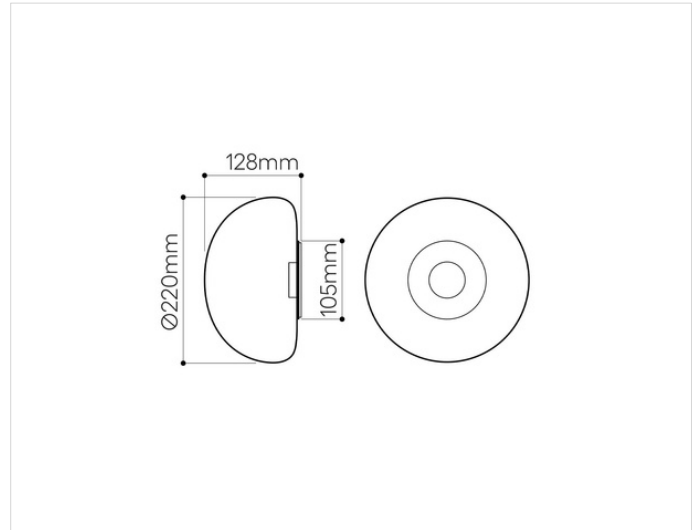

Dew Drops Wall Light

Large

Product Specifications

Dimensions (cm):	H22 x ø22 x D12.8
Material:	Glass, Metal
Finish:	Clear/Iridescent, Silver Mirror
Light Source Included:	Yes
Light Source:	LED MCOB 6W, 2700K
Lumen, CRI:	600 lm, CRI90+
Dimmable:	Yes
Dimming Type:	TRIAC
IP Rating:	IP20
Voltage:	220 - 240V