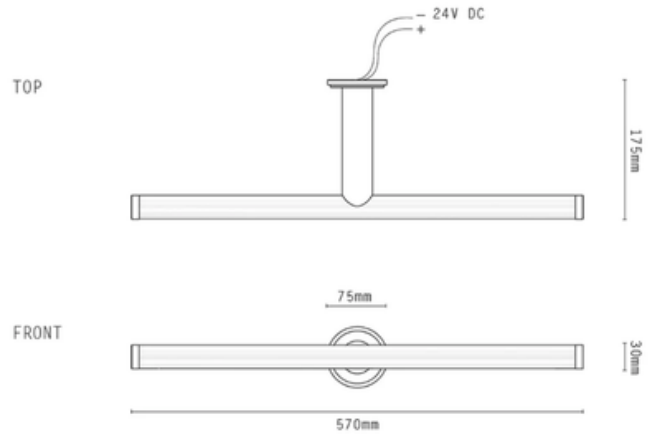

Talbot Picture Wall Light

JA.TBT.W2.57.SN

SELECTED VARIANT

Large

Product Specifications

Dimensions (cm):	H7.5 x W57 x D17.5
Material:	Brass
Finish:	Antique Brass, Bronze, Satin Brass, Satin Nickel
Light Source Included:	Yes
Light Source:	1x LED 7.5W, 2700K
Lumen, CRI:	680 lm, CRI90+
Dimmable:	Yes
Voltage:	12 - 24V