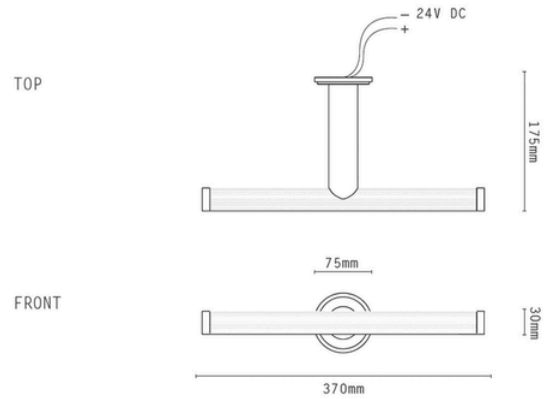

### Talbot Picture Wall Light

JA.TBT.W2.37.AB

#### Small

#### Product Specifications

<b>Dimensions (cm):</b>	H7.5 x W37 x D17.5
<b>Material:</b>	Brass
<b>Finish:</b>	Antique Brass, Bronze, Satin Brass, Satin Nickel
<b>Light Source Included:</b>	Yes
<b>Light Source:</b>	1x LED 4.5W, 2700K
<b>Lumen, CRI:</b>	440 lm, CRI90+
<b>Dimmable:</b>	Yes
<b>Voltage:</b>	12 - 24V

#### Product Specifications

<b>Dimensions (cm):</b>	H7.5 x W57 x D17.5
<b>Material:</b>	Brass
<b>Finish:</b>	Antique Brass, Bronze, Satin Brass, Satin Nickel
<b>Light Source Included:</b>	Yes
<b>Light Source:</b>	1x LED 7.5W, 2700K
<b>Lumen, CRI:</b>	680 lm, CRI90+
<b>Dimmable:</b>	Yes
<b>Voltage:</b>	12 - 24V