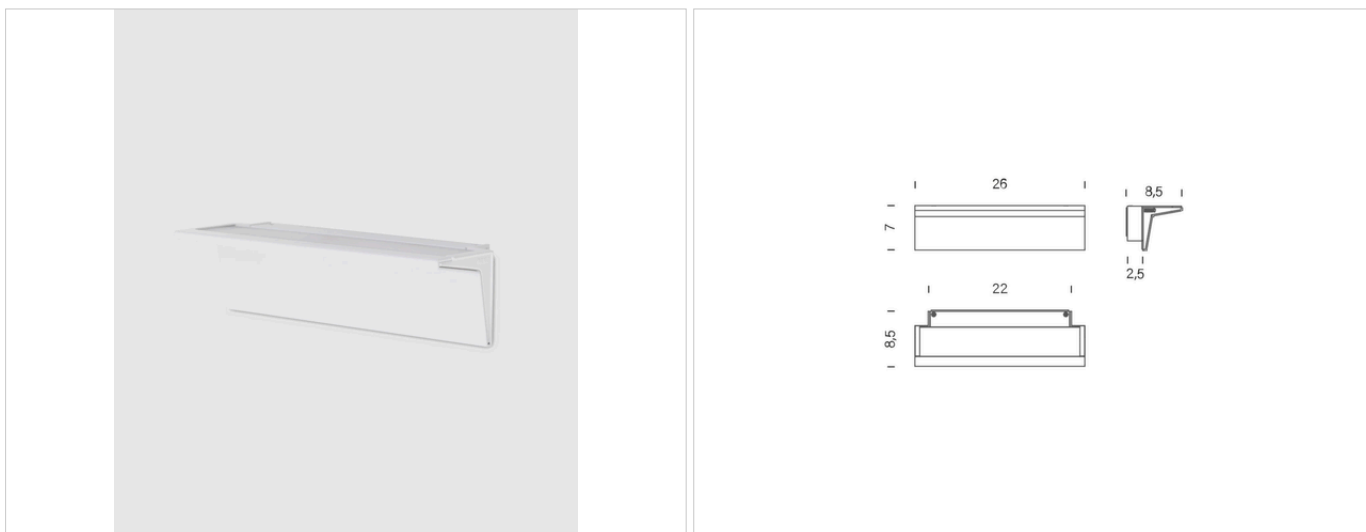

Zena Wall Light

SHORT

SELECTED VARIANT

Short / 3000K

Product Specifications

Dimensions (cm):	H7 x W26 x D8.5
Material:	Aluminium
Finish:	White
Light Source Included:	Yes
Light Source:	1x LED 30W, 3000K
Lumen, CRI:	3000 lm, CRI85
Dimmable:	Yes
Dimming Type:	TRIAC
IP Rating:	IP20
Voltage:	220 - 240V

Zena Wall Light

LONG

SELECTED VARIANT

Long / 3000K

Product Specifications

Dimensions (cm):	H7 x W60 x D8.5
Material:	Aluminium
Finish:	Black
Light Source Included:	Yes
Light Source:	1x LED 60W, 3000K
Lumen, CRI:	6000 lm, CRI85
Dimmable:	Yes
Dimming Type:	TRIAC
IP Rating:	IP20
Voltage:	220 - 240V