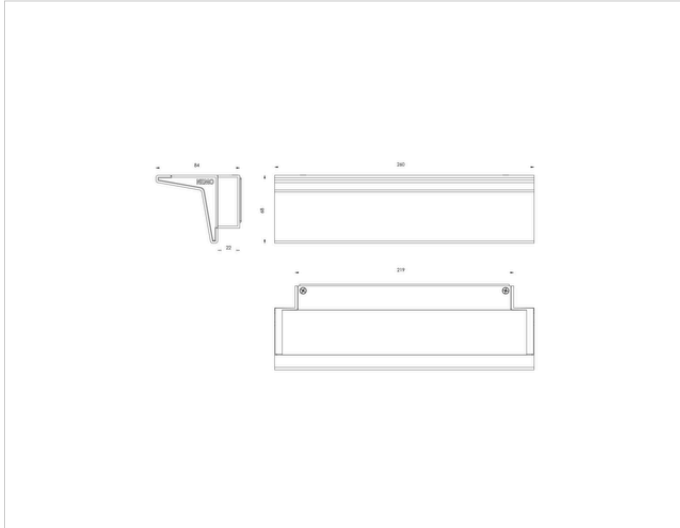

Zena Wall Light

SHORT

SELECTED VARIANT

Short / 3000K

Product Specifications

Dimensions (cm):	H7 x W26 x D8.5
Material:	Aluminium
Finish:	White
Light Source Included:	Yes
Light Source:	1x LED 30W, 3000K
Lumen, CRI:	3000 lm, CRI85
Dimmable:	Yes
Dimming Type:	TRIAC
IP Rating:	IP20
Voltage:	220 - 240V

Zena Wall Light

LONG

SELECTED VARIANT

Long / 3000K

Product Specifications

Dimensions (cm):	H7 x W60 x D8.5
Material:	Aluminium
Finish:	Black
Light Source Included:	Yes
Light Source:	1x LED 60W, 3000K
Lumen, CRI:	6000 lm, CRI85
Dimmable:	Yes
Dimming Type:	TRIAC
IP Rating:	IP20
Voltage:	220 - 240V