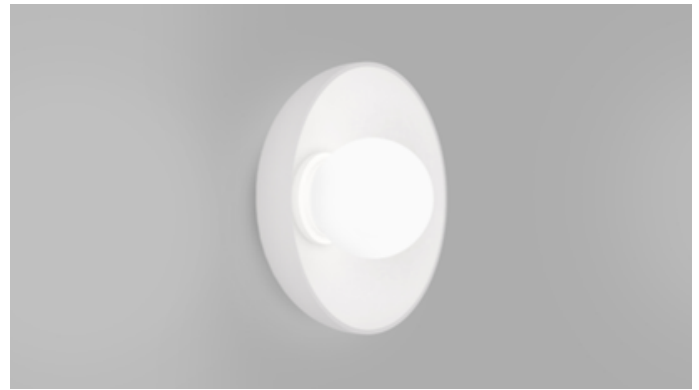

ORB ARTISAN

THE LIGHT IMPACT

Orb Small | Clear

Orb Small | White

Orb Medium | Clear

Orb Medium | White

DESCRIPTION

Orb Artisan Wall Light introduces a refined, sculptural expression to the Orb family. Featuring a delicately formed dish-shaped glass shade, it frames the orb within a soft, graceful sweep of material, creating a distinctive interplay of shadow, depth, and diffused illumination.

PRODUCT DETAILS

Application

Indoor Wall Light

Dimensions

Shade: Ø8cm (Small) or Ø12cm (Medium)

Fixture: Ø18cm X 5cm

Materials

Shade: Glass

Fixture: Aluminium

Finishes

Shade: White

Fixture: White, Clear

Light Source

G9 Max 3W LED

IP Rating

IP44