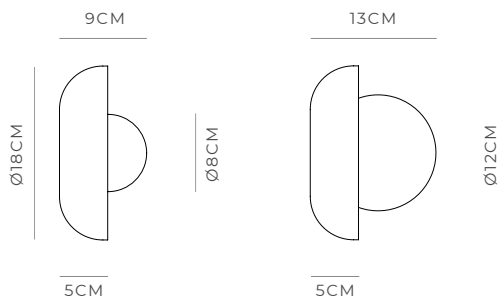

ORB ARTISAN

THE LIGHT IMPACT

Orb Small | Clear

Orb Small | White

Orb Medium | Clear

Orb Medium | White

DESCRIPTION

Orb Artisan Wall Light introduces a refined, sculptural expression to the Orb family. Featuring a delicately formed dish-shaped glass shade, it frames the orb within a soft, graceful sweep of material, creating a distinctive interplay of shadow, depth, and diffused illumination.

PRODUCT DETAILS

Application

Indoor Wall Light

Dimensions

Shade: Ø8cm (Small) or Ø12cm (Medium)

Fixture: Ø18cm X 5cm

Materials

Shade: Glass

Fixture: Aluminium

Finishes

Shade: White

Fixture: White, Clear

Light Source

G9 Max 3W LED

IP Rating

IP44