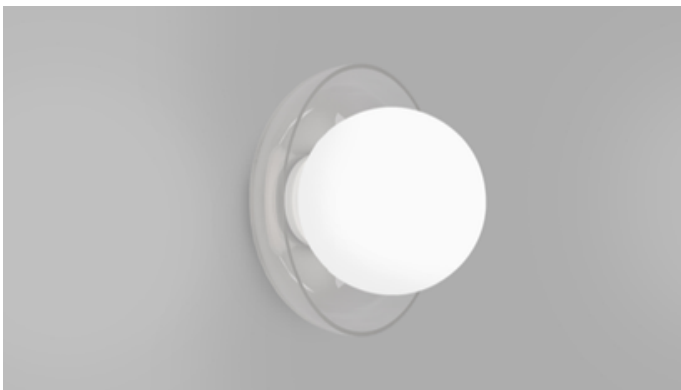

ORB ARTISAN

THE LIGHT IMPACT

Orb Small | Clear

Orb Small | White

Orb Medium | Clear

Orb Medium | White

DESCRIPTION

Orb Artisan Wall Light introduces a refined, sculptural expression to the Orb family. Featuring a delicately formed dish-shaped glass shade, it frames the orb within a soft, graceful sweep of material, creating a distinctive interplay of shadow, depth, and diffused illumination.

PRODUCT DETAILS

Application

Indoor Wall Light

Dimensions

Shade: Ø8cm (Small) or Ø12cm (Medium)

Fixture: Ø18cm X 5cm

Materials

Shade: Glass

Fixture: Aluminium

Finishes

Shade: White

Fixture: White, Clear

Light Source

G9 Max 3W LED

IP Rating

IP44