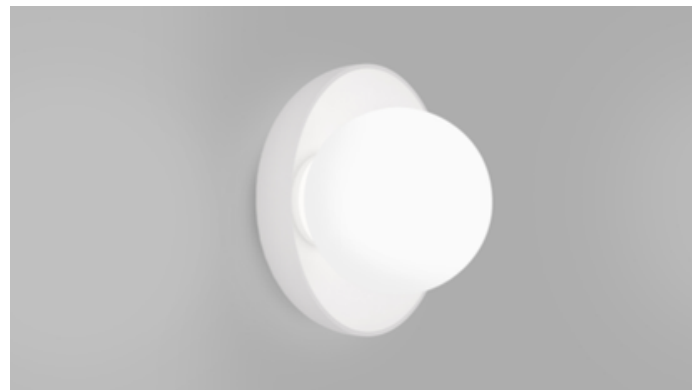

ORB ARTISAN

THE LIGHT IMPACT

Orb Small | Clear

Orb Small | White

Orb Medium | Clear

Orb Medium | White

DESCRIPTION

Orb Artisan Wall Light introduces a refined, sculptural expression to the Orb family. Featuring a delicately formed dish-shaped glass shade, it frames the orb within a soft, graceful sweep of material, creating a distinctive interplay of shadow, depth, and diffused illumination.

PRODUCT DETAILS

Application

Indoor Wall Light

Dimensions

Shade: Ø8cm (Small) or Ø12cm (Medium)

Fixture: Ø18cm X 5cm

Materials

Shade: Glass

Fixture: Aluminium

Finishes

Shade: White

Fixture: White, Clear

Light Source

G9 Max 3W LED

IP Rating

IP44