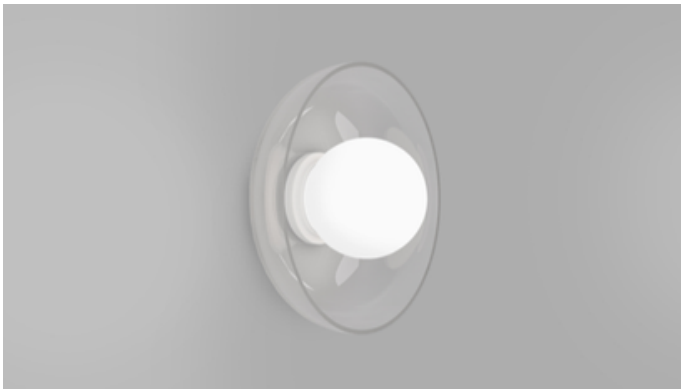

ORB ARTISAN

THE LIGHT IMPACT

Orb Small | Clear

Orb Small | White

Orb Medium | Clear

Orb Medium | White

DESCRIPTION

Orb Artisan Wall Light introduces a refined, sculptural expression to the Orb family. Featuring a delicately formed dish-shaped glass shade, it frames the orb within a soft, graceful sweep of material, creating a distinctive interplay of shadow, depth, and diffused illumination.

PRODUCT DETAILS

Application

Indoor Wall Light

Dimensions

Shade: Ø8cm (Small) or Ø12cm (Medium)

Fixture: Ø18cm X 5cm

Materials

Shade: Glass

Fixture: Aluminium

Finishes

Shade: White

Fixture: White, Clear

Light Source

G9 Max 3W LED

IP Rating

IP44