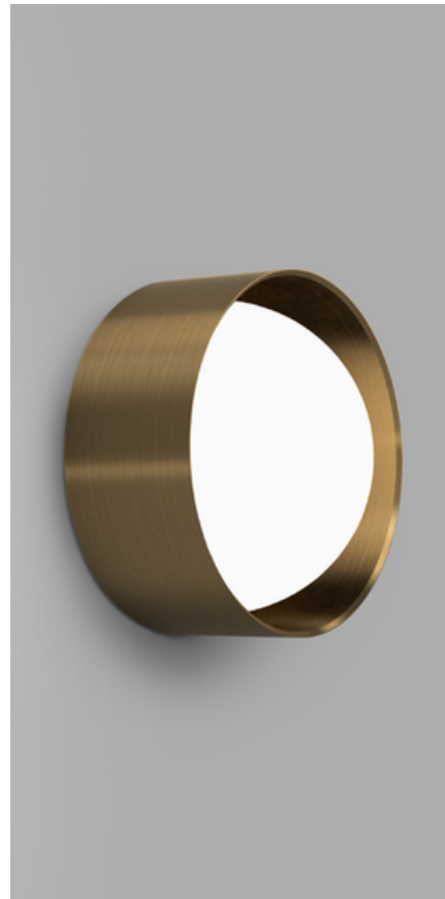

DOMESUR

THE LIGHT IMPACT

White

Old Brass

Iron

DESCRIPTION

The Dome Sur Wall Light offers a sculptural interpretation of the orb through a generous dome-shaped glass form encased within a refined metal frame. Its expanded scale and softened profile create a confident architectural presence, while the opal glass diffuser delivers a warm, evenly distributed glow that enhances atmosphere without overpowering the space.

PRODUCT DETAILS

Application

Indoor Wall Light

Dimensions

Shade: Ø14cm

Fixture: Ø16cm x L7cm

Materials

Shade: Glass

Fixture: Aluminium (White),
Brass (Old Brass & Iron)

Finishes

Shade: White

Fixture: White, Old Brass
or Iron

Light Source

G9 Max 3W LED

IP Rating

IP44