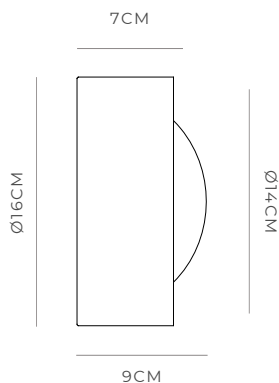

DOMESUR

THE LIGHT IMPACT

White

Old Brass

Iron

DESCRIPTION

The Dome Sur Wall Light offers a sculptural interpretation of the orb through a generous dome-shaped glass form encased within a refined metal frame. Its expanded scale and softened profile create a confident architectural presence, while the opal glass diffuser delivers a warm, evenly distributed glow that enhances atmosphere without overpowering the space.

PRODUCT DETAILS

Application

Indoor Wall Light

Dimensions

Shade: Ø14cm

Fixture: Ø16cm x L7cm

Materials

Shade: Glass

Fixture: Aluminium (White),
Brass (Old Brass & Iron)

Finishes

Shade: White

Fixture: White, Old Brass
or Iron

Light Source

G9 Max 3W LED

IP Rating

IP44