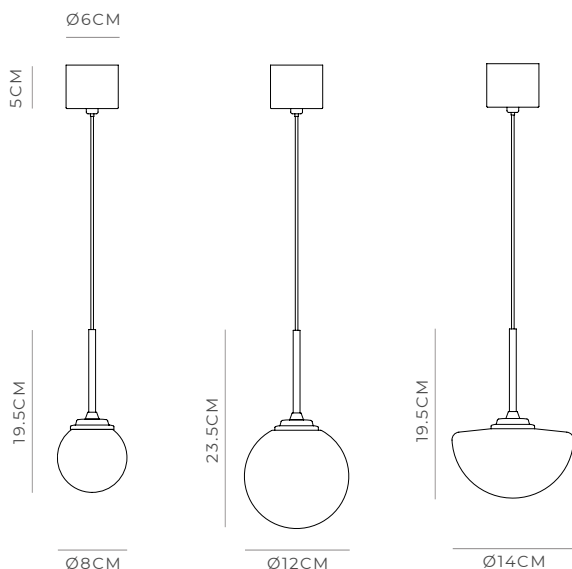

# THE LIGHT IMPACT

Old Brass + Orb Small

Old Brass + Orb Medium

Old Brass + Dome

## PRODUCT DETAILS

**Application**  
Indoor Pendant Light

**Dimensions**  
H11.5 x W5 x L5cm

**Materials**  
Shade: Glass  
Fixture: Aluminium

**Finishes**  
Shade: White  
Fixture: Old Brass

**Light Source**  
LED 4W 160lm 2700K\*\*