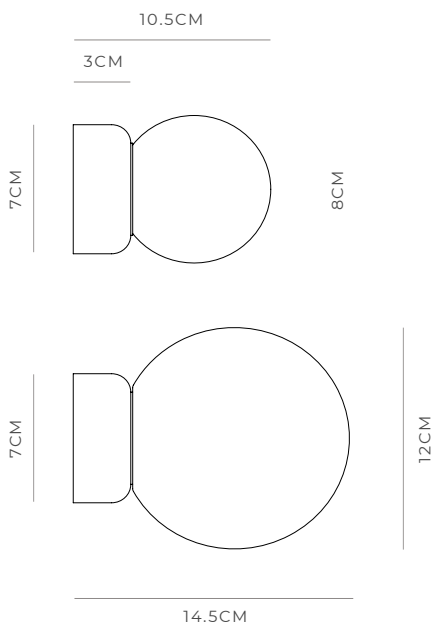

ORB DECO

THE LIGHT IMPACT

Small | White

Small | Old Brass

Small | Iron

Medium | White

Medium | Old Brass

Medium | Iron

DESCRIPTION

The Orb Deco Wall Light draws subtle inspiration from the elegance of classic Art-Deco vanity mirrors, then reinterpreted through a contemporary lens. Defined by its clean geometry and softly illuminated glass shade, Orb Deco celebrates the timeless balance between form, symmetry, and light.

PRODUCT DETAILS

Application

Indoor Wall Light

Dimensions

Shade: Ø8cm (Small) or
Ø12cm (Medium)
Fixture: Ø7cm x 3cm

Materials

Shade: Glass
Fixture: Aluminium

Finishes

Shade: White
Fixture: White, Old Brass
or Iron

Light Source

G9 Max 3W LED

IP Rating

IP44

NOTES

Its IP44 rating makes it suitable for bathrooms, offering protection against moisture.