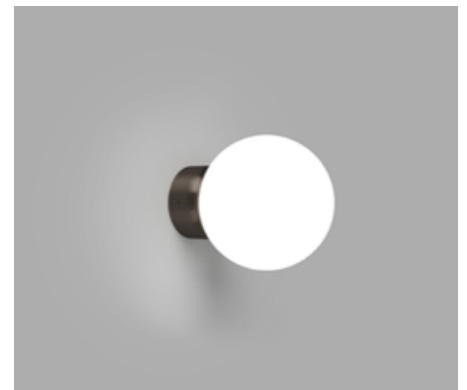

ORB DECO

THE LIGHT IMPACT

Small | White

Small | Old Brass

Small | Iron

Medium | White

Medium | Old Brass

Medium | Iron

DESCRIPTION

The Orb Deco Wall Light draws subtle inspiration from the elegance of classic Art-Deco vanity mirrors, then reinterpreted through a contemporary lens. Defined by its clean geometry and softly illuminated glass shade, Orb Deco celebrates the timeless balance between form, symmetry, and light.

PRODUCT DETAILS

Application

Indoor Wall Light

Dimensions

Shade: Ø8cm (Small) or
Ø12cm (Medium)
Fixture: Ø7cm x 3cm

Materials

Shade: Glass
Fixture: Aluminium

Finishes

Shade: White
Fixture: White, Old Brass
or Iron

Light Source

G9 Max 3W LED

IP Rating

IP44

NOTES

Its IP44 rating makes it suitable for bathrooms, offering protection against moisture.