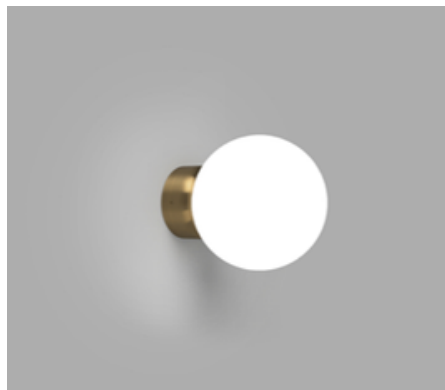

ORB DECO

THE LIGHT IMPACT

Small | White

Small | Old Brass

Small | Iron

Medium | White

Medium | Old Brass

Medium | Iron

DESCRIPTION

The Orb Deco Wall Light draws subtle inspiration from the elegance of classic Art-Deco vanity mirrors, then reinterpreted through a contemporary lens. Defined by its clean geometry and softly illuminated glass shade, Orb Deco celebrates the timeless balance between form, symmetry, and light.

PRODUCT DETAILS

Application

Indoor Wall Light

Dimensions

Shade: Ø8cm (Small) or
Ø12cm (Medium)
Fixture: Ø7cm x 3cm

Materials

Shade: Glass
Fixture: Aluminium

Finishes

Shade: White
Fixture: White, Old Brass
or Iron

Light Source

G9 Max 3W LED

IP Rating

IP44

NOTES

Its IP44 rating makes it suitable for bathrooms, offering protection against moisture.