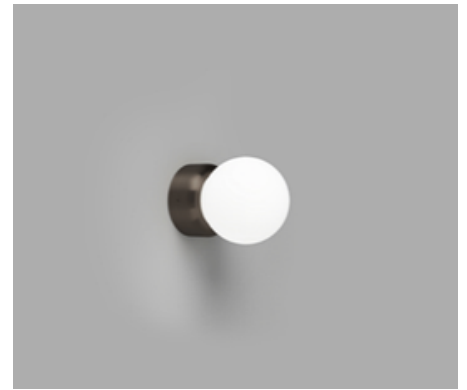

ORB DECO

THE LIGHT IMPACT

Small | White

Small | Old Brass

Small | Iron

Medium | White

Medium | Old Brass

Medium | Iron

DESCRIPTION

The Orb Deco Wall Light draws subtle inspiration from the elegance of classic Art-Deco vanity mirrors, then reinterpreted through a contemporary lens. Defined by its clean geometry and softly illuminated glass shade, Orb Deco celebrates the timeless balance between form, symmetry, and light.

PRODUCT DETAILS

Application

Indoor Wall Light

Dimensions

Shade: Ø8cm (Small) or
Ø12cm (Medium)
Fixture: Ø7cm x 3cm

Materials

Shade: Glass
Fixture: Aluminium

Finishes

Shade: White
Fixture: White, Old Brass
or Iron

Light Source

G9 Max 3W LED

IP Rating

IP44

NOTES

Its IP44 rating makes it suitable for bathrooms, offering protection against moisture.