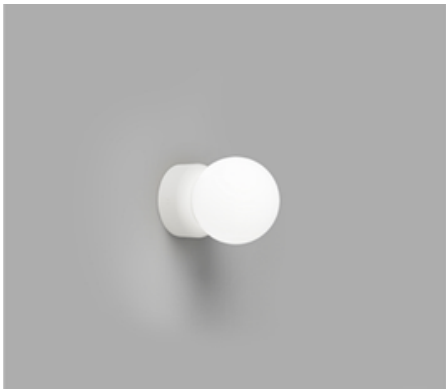

ORB DECO

THE LIGHT IMPACT

Small | White

Small | Old Brass

Small | Iron

Medium | White

Medium | Old Brass

Medium | Iron

DESCRIPTION

The Orb Deco Wall Light draws subtle inspiration from the elegance of classic Art-Deco vanity mirrors, then reinterpreted through a contemporary lens. Defined by its clean geometry and softly illuminated glass shade, Orb Deco celebrates the timeless balance between form, symmetry, and light.

PRODUCT DETAILS

Application

Indoor Wall Light

Dimensions

Shade: Ø8cm (Small) or
Ø12cm (Medium)
Fixture: Ø7cm x 3cm

Materials

Shade: Glass
Fixture: Aluminium

Finishes

Shade: White
Fixture: White, Old Brass
or Iron

Light Source

G9 Max 3W LED

IP Rating

IP44

NOTES

Its IP44 rating makes it suitable for bathrooms, offering protection against moisture.