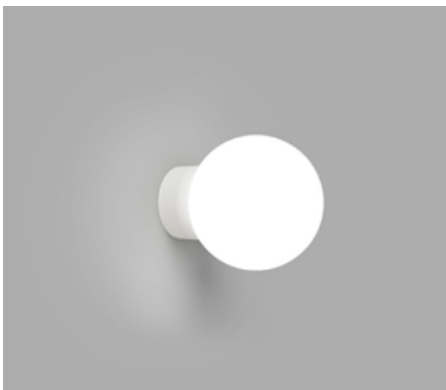

ORB DECO

THE LIGHT IMPACT

Small | White

Small | Old Brass

Small | Iron

Medium | White

Medium | Old Brass

Medium | Iron

DESCRIPTION

The Orb Deco Wall Light draws subtle inspiration from the elegance of classic Art-Deco vanity mirrors, then reinterpreted through a contemporary lens. Defined by its clean geometry and softly illuminated glass shade, Orb Deco celebrates the timeless balance between form, symmetry, and light.

PRODUCT DETAILS

Application

Indoor Wall Light

Dimensions

Shade: Ø8cm (Small) or
Ø12cm (Medium)
Fixture: Ø7cm x 3cm

Materials

Shade: Glass
Fixture: Aluminium

Finishes

Shade: White
Fixture: White, Old Brass
or Iron

Light Source

G9 Max 3W LED

IP Rating

IP44

NOTES

Its IP44 rating makes it suitable for bathrooms, offering protection against moisture.