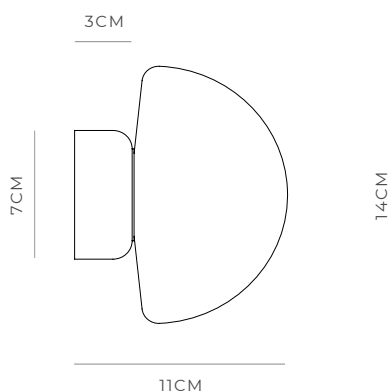

White
i01.54d.WH + A03.DM.WH

Old Brass
i01.54d.OB + A03.DM.WH

Iron
i01.54d.IRN + A03.DM.WH

DESCRIPTION

The Dome Deco Wall Light distills the elegance of classic Art-Deco lighting into a singular, sculptural form. Featuring a generous dome-shaped glass, this variation creates a softer, more pronounced presence, framing the light in a gentle curve that enhances both depth and diffusion.

The opal dome produces a warm, even glow reminiscent of traditional vanity lighting, while its refined scale elevates the fixture from functional illumination to a considered design feature.

PRODUCT DETAILS

Application
Indoor Wall Light

Dimensions
Shade: Ø14cm
Fixture: Ø7cm x L3cm

Materials
Shade: Glass
Fixture: Aluminium

Finishes
Shade: White
Fixture: White, Old Brass or Iron

Light Source
G9 Max 3W LED

IP Rating
IP44