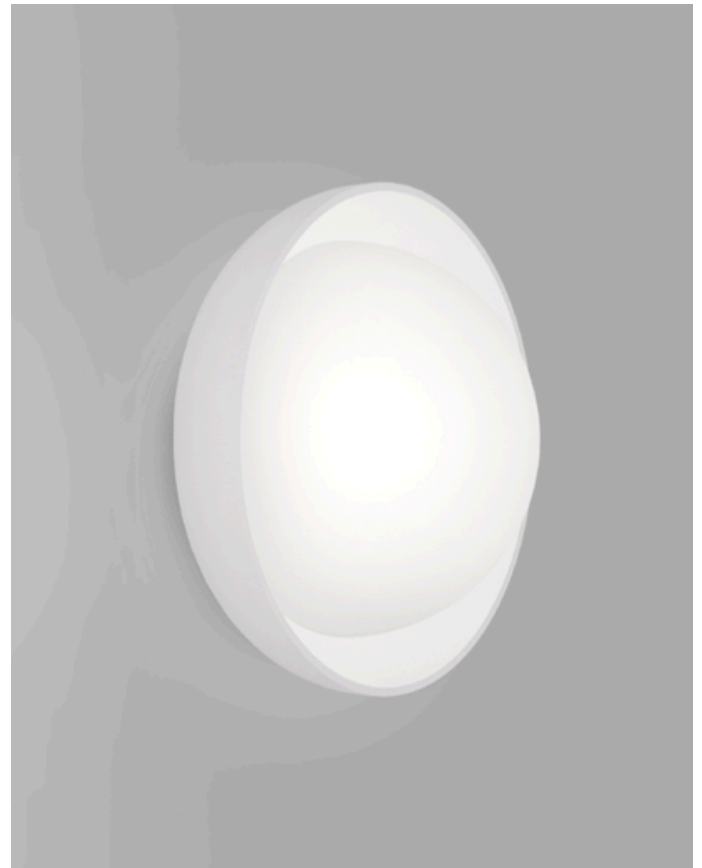

DOME ARTISAN

THE LIGHT IMPACT

Clear

White

DESCRIPTION

The Dome Artisan Wall Light presents a sculptural expression of light, defined by its softly contoured dome-shaped glass and refined proportions. The curved glass form frames the light with a gentle sweep, creating depth and a calm, diffused glow that enhances surrounding surfaces.

The opal dome softens illumination while introducing a sense of material richness and visual balance. Its considered scale allows the fixture to function as both an ambient wall light and a decorative feature, offering warmth and subtle presence without excess.

PRODUCT DETAILS

Application

Indoor Wall Light

Dimensions

Shade: Ø14cm

Fixture: Ø18cm x L5cm

Materials

Shade: Glass

Fixture: Aluminium

Finishes

Shade: White

Fixture: White, Clear

Light Source

G9 Max 3W LED

IP Rating

IP44