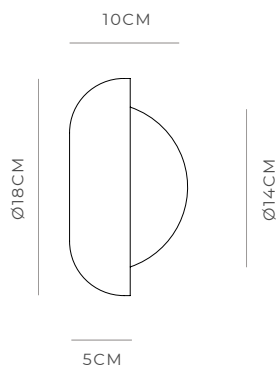

DOME ARTISAN

THE LIGHT IMPACT

Clear

White

DESCRIPTION

The Dome Artisan Wall Light presents a sculptural expression of light, defined by its softly contoured dome-shaped glass and refined proportions. The curved glass form frames the light with a gentle sweep, creating depth and a calm, diffused glow that enhances surrounding surfaces.

The opal dome softens illumination while introducing a sense of material richness and visual balance. Its considered scale allows the fixture to function as both an ambient wall light and a decorative feature, offering warmth and subtle presence without excess.

PRODUCT DETAILS

Application

Indoor Wall Light

Dimensions

Shade: Ø14cm

Fixture: Ø18cm x L5cm

Materials

Shade: Glass

Fixture: Aluminium

Finishes

Shade: White

Fixture: White, Clear

Light Source

G9 Max 3W LED

IP Rating

IP44