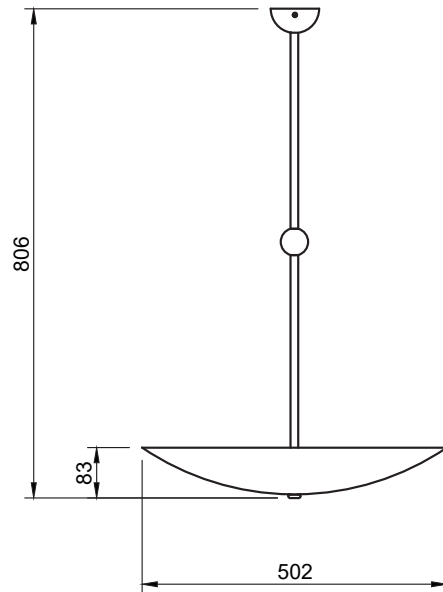

Installation

Must be installed by a qualified electrician

Warranty

2 Years Manufacturers Warranty