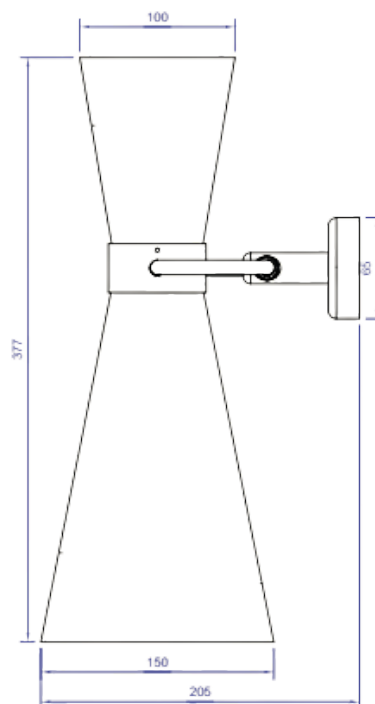

THE LIGHT IMPACT

011 Technical Specifications

Dimensions

Full Height	377mm
Full Width	205mm
Canopy diameter	65mm
Top Shade Diameter	100mm
Bottom Shade Diameter	150mm

Materials / Finishes

Patinated Brass Hardware