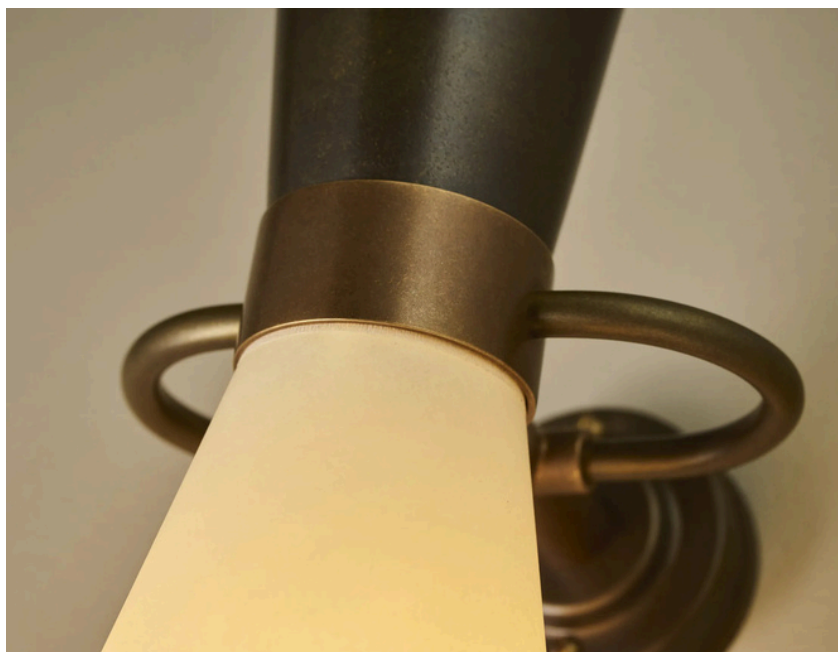

THE LIGHT IMPACT

011 Technical Specifications

Dimensions

Full Height	377mm
Full Width	205mm
Canopy diameter	65mm
Top Shade Diameter	100mm
Bottom Shade Diameter	150mm

Materials / Finishes

Patinated Brass Hardware

Brass Patina Patinated / Bronzed / Blackened

Metal Mesh Top Shade

Parchment Bottom Shade

Light Source	Dimming	Voltage
B22 / A60 / 6w / frosted	Phase	240v
2700k / 2200k / CRI 90+		

Warranty

2 Years Manufacturers Warranty