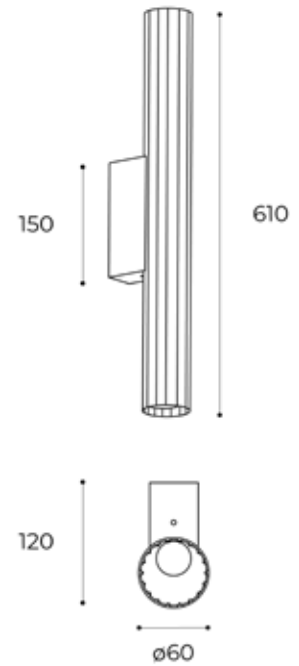

Artistic wall lamp with twin diffuser, reeded outside with opal inner layer. The reeded lens disperse a soft and comfortable light, enhancing the mood and atmosphere of your space. Discrete mounting base with built-in driver for convenience of install.

IP44    

Vanity Reeded - 12W

Dimensions	Ø60mm x 610mm
Finish	Black (BK) / Custom Colour (CC)
Configuration	Wall Mounted
Code / Description	3A123044 / Vanity Reeded Glass 12W 3000K Wall Light 610mm
Light Source	LED
Rating	IP44
Voltage	220-240V