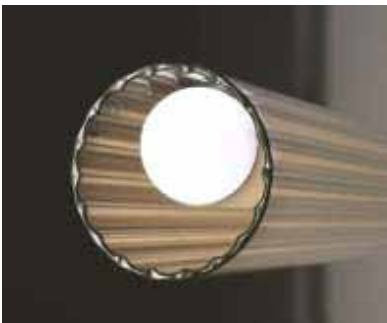

Product Image

Additional Information

This product comes in our standard colour range however can be colour-customised to seamlessly integrate into your space. Minimum order quantities apply. For more information please contact our customer service team on +61 3 9427 0231 or email info@sphera.com.au