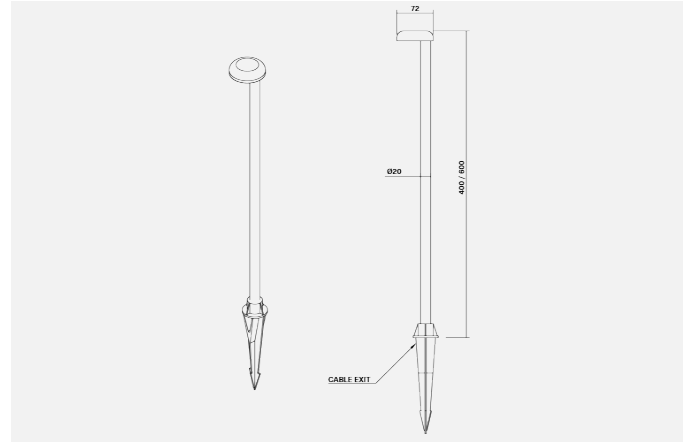

TLI-P127

Spike Pathlight

INTRODUCTION

The P127 is a minimalistic offset pathlight that can blend perfectly into both modern and traditional settings.

SPECIFICATIONS

Product Code	TLI-P127
Construction Material	CNC Machined Brass, CNC Machined Aluminium
Cable	2-Core Anti-Siphon Cable
IP Rating	IP65
Warranty	7 Year
Additional	Available in 400mm and 600mm heights.

CONFIGURED OPTIONS

Body Colour	Black, White, Bronze, Basalt, Brushed Chrome, Aged Brass, Copper, Natural Waxed
Control Gear	24V DC 2-Wire
Rated Power	4W
Nominal Lumens	250 lm
CCT / Colour	AQL-122 3000K
Optical	DF
CRI	90
Other	1m 2-Core Anti-Siphon Cable
Dimming	2-Wire PWM Power