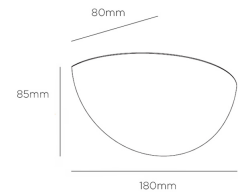

HALF DOME

Light source: 6W LED | 3000K or 4000K | 536lm or 597lm | CRI80

Materials: Gypsum, Metal

Dimensions: H 85mm x W 180mm x D 80mm

Brand: Zambelis

The Olympia Collection spans both gypsum and concrete materials, showcased in a range of architectural wall lights that balance minimal geometry with the timeless character of Olympia. Crafted from Gypsum the Olympia Half-Dome features a smooth, semi-spherical form that casts a soft up light, offering a refined and understated lighting statement for contemporary spaces.