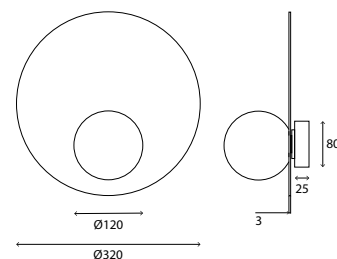

IP44    

Giotto - 80/220 Centred

Dimensions	Ø220mm x 30mm
Finish	Opal Blown Glass (OBG) White Disk (WH) Opal Blown Glass (OBG) Black Disk (BK)
Configurations	Wall / Ceiling
Code / Description	199B22080-CEN / 1 x G9 Max. 10W
Voltage	230V
Rating	IP44

Giotto

Paying homage to the artist of the same name, Giotto is a perfectly round aluminium disk comprising an opal, blown glass ball. The disk which can be custom painted to any finish, has an orientation of 360°. Simply unscrew the glass ball, position the disc to the preferred orientation and then lock it in by tightening the ball in place. The blown glass diffuser is available in 80mm or 110mm diameter depending on the required aesthetic. Giotto's contemporary and clever design makes it suitable for use in commercial, retail and residential applications, including wet areas

IP44    

Sphera

LIGHT WITH A DIFFERENCE

Giotto - 120/320

Dimensions	Ø320mm x 30mm
Finish	Opal Blown Glass (OBG) White Disk (WH) Opal Blown Glass (OBG) Black Disk (BK)
Configurations	Wall / Ceiling
Code / Description	199B320120 / 1 x G9 Max. 10W
Voltage	230V
Rating	IP44