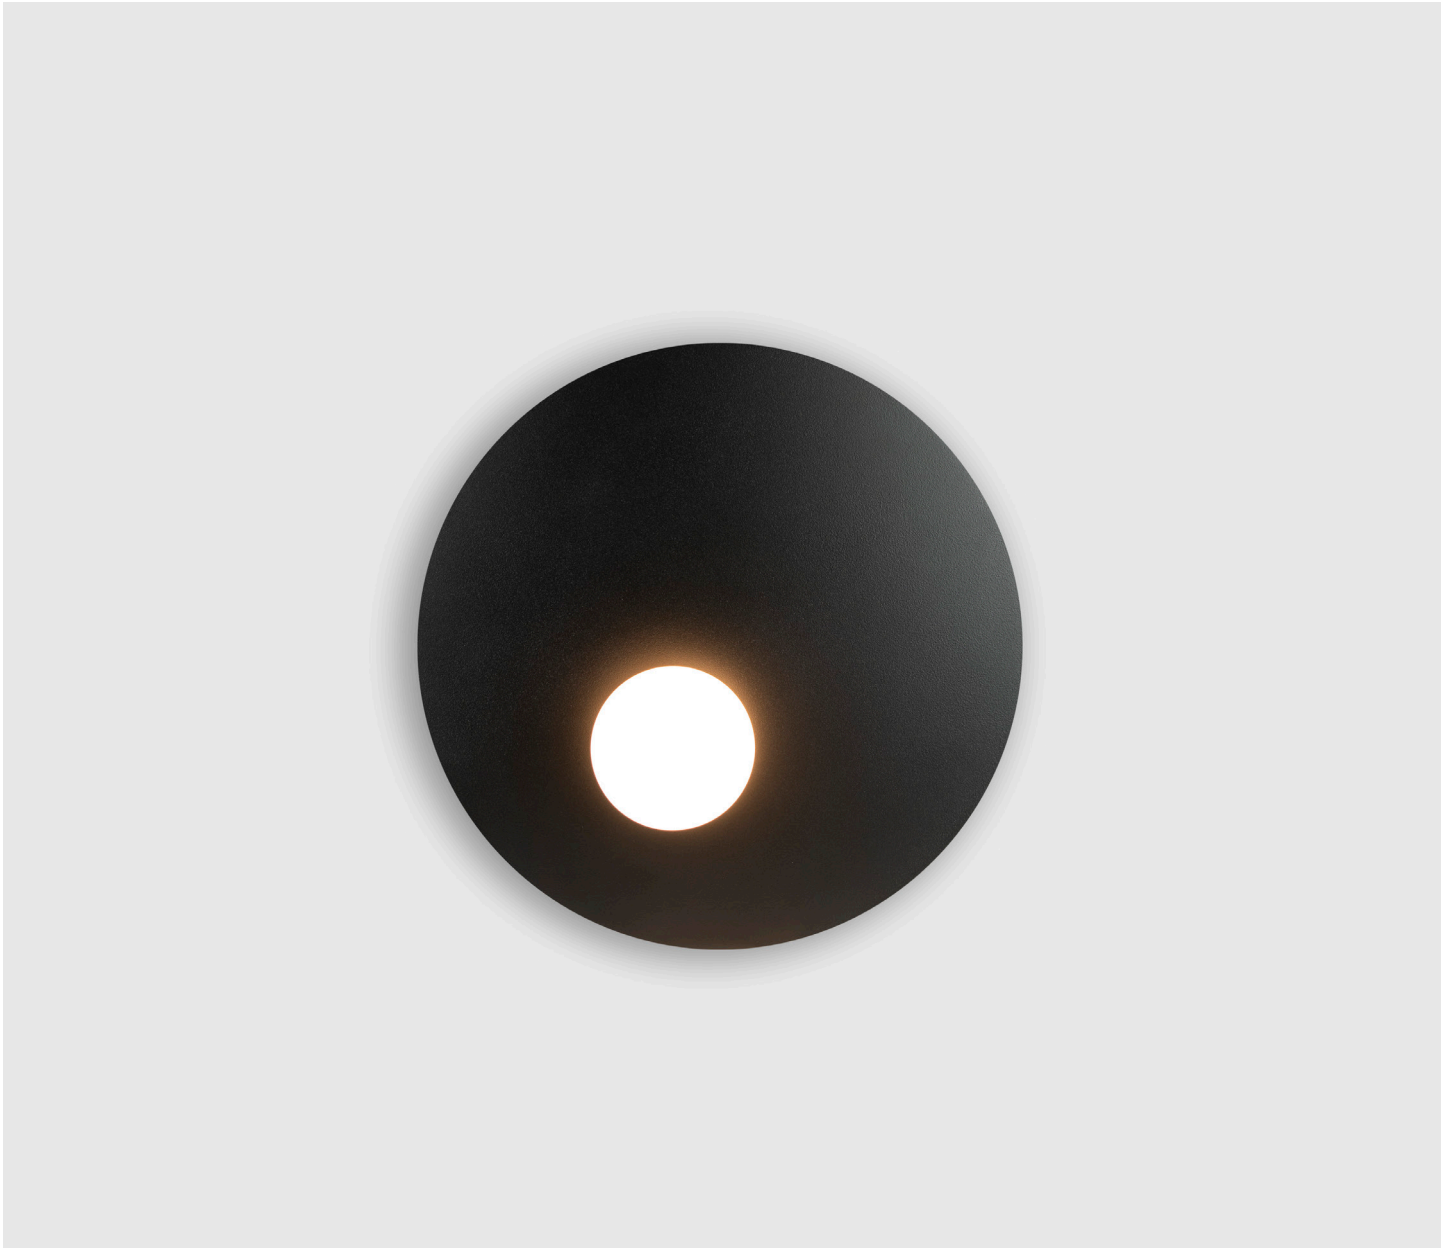

Giotto

Paying homage to the artist of the same name, Giotto is a perfectly round aluminium disk comprising an opal, blown glass ball. The disk which can be custom painted to any finish, has an orientation of 360°. Simply unscrew the glass ball, position the disc to the preferred orientation and then lock it in by tightening the ball in place. The blown glass diffuser is available in 80mm or 110mm diameter depending on the required aesthetic. Giotto's contemporary and clever design makes it suitable for use in commercial, retail and residential applications, including wet areas

IP44    

Giotto - 80/220

Dimensions	Ø220mm x 30mm
Finish	Opal Blown Glass (OBG) White Disk (WH) Opal Blown Glass (OBG) Black Disk (BK)
Configurations	Wall / Ceiling
Code / Description	199B22080 / 1 x G9 Max. 10W
Voltage	230V
Rating	IP44