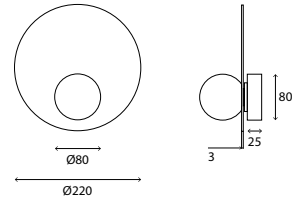

IP44    

Giotto - 80/220

Dimensions	Ø220mm x 30mm
Finish	Opal Blown Glass (OBG) White Disk (WH) Opal Blown Glass (OBG) Black Disk (BK)
Configurations	Wall / Ceiling
Code / Description	199B22080 / 1 x G9 Max. 10W
Voltage	230V
Rating	IP44

IP44    

Sphera

LIGHT WITH A DIFFERENCE

Giotto - 80/320

Dimensions	Ø320mm x 30mm
Finish	Opal Blown Glass (OBG) White Disk (WH) Opal Blown Glass (OBG) Black Disk (BK)
Configurations	Wall / Ceiling
Code / Description	199B32080 / 1 x G9 Max. 10W
Voltage	230V
Rating	IP44

IP44    

Giotto - 80/220 Centred

Dimensions	Ø220mm x 30mm
Finish	Opal Blown Glass (OBG) White Disk (WH) Opal Blown Glass (OBG) Black Disk (BK)
Configurations	Wall / Ceiling
Code / Description	199B22080-CEN / 1 x G9 Max. 10W
Voltage	230V
Rating	IP44

IP44    

Sphera

LIGHT WITH A DIFFERENCE

Giotto - 120/320

Dimensions	Ø320mm x 30mm
Finish	Opal Blown Glass (OBG) White Disk (WH) Opal Blown Glass (OBG) Black Disk (BK)
Configurations	Wall / Ceiling
Code / Description	199B320120 / 1 x G9 Max. 10W
Voltage	230V
Rating	IP44