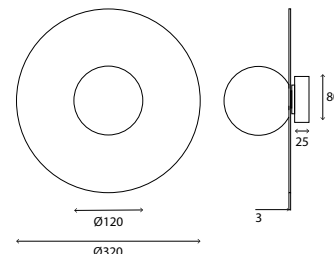

IP44    

Sphera

LIGHT WITH A DIFFERENCE

Giotto - 120/320

Dimensions	Ø320mm x 30mm
Finish	Opal Blown Glass (OBG) White Disk (WH) Opal Blown Glass (OBG) Black Disk (BK)
Configurations	Wall / Ceiling
Code / Description	199B320120 / 1 x G9 Max. 10W
Voltage	230V
Rating	IP44

Giotto

Paying homage to the artist of the same name, Giotto is a perfectly round aluminium disk comprising an opal, blown glass ball. The disk which can be custom painted to any finish, has an orientation of 360°. Simply unscrew the glass ball, position the disc to the preferred orientation and then lock it in by tightening the ball in place. The blown glass diffuser is available in 80mm or 110mm diameter depending on the required aesthetic. Giotto's contemporary and clever design makes it suitable for use in commercial, retail and residential applications, including wet areas

IP44    

Giotto - 120/320 Centred

Dimensions	Ø320mm x 30mm
Finish	Opal Blown Glass (OBG) White Disk (WH) Opal Blown Glass (OBG) Black Disk (BK)
Configurations	Wall / Ceiling
Code / Description	199B320120-CEN / 1 x G9 Max. 10W
Voltage	230V
Rating	IP44