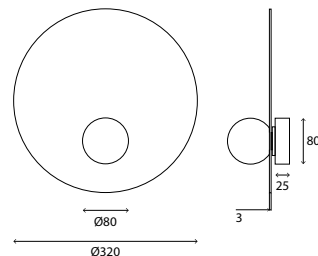

IP44    

Giotto - 80/220

Dimensions	Ø220mm x 30mm
Finish	Opal Blown Glass (OBG) White Disk (WH) Opal Blown Glass (OBG) Black Disk (BK)
Configurations	Wall / Ceiling
Code / Description	199B22080 / 1 x G9 Max. 10W
Voltage	230V
Rating	IP44

IP44    

Sphera

LIGHT WITH A DIFFERENCE

Giotto - 80/320

Dimensions	Ø320mm x 30mm
Finish	Opal Blown Glass (OBG) White Disk (WH) Opal Blown Glass (OBG) Black Disk (BK)
Configurations	Wall / Ceiling
Code / Description	199B32080 / 1 x G9 Max. 10W
Voltage	230V
Rating	IP44

IP44    

Giotto - 80/220 Centred

Dimensions	Ø220mm x 30mm
Finish	Opal Blown Glass (OBG) White Disk (WH) Opal Blown Glass (OBG) Black Disk (BK)
Configurations	Wall / Ceiling
Code / Description	199B22080-CEN / 1 x G9 Max. 10W
Voltage	230V
Rating	IP44

IP44    

Sphera

LIGHT WITH A DIFFERENCE

Giotto - 120/320

Dimensions	Ø320mm x 30mm
Finish	Opal Blown Glass (OBG) White Disk (WH) Opal Blown Glass (OBG) Black Disk (BK)
Configurations	Wall / Ceiling
Code / Description	199B320120 / 1 x G9 Max. 10W
Voltage	230V
Rating	IP44