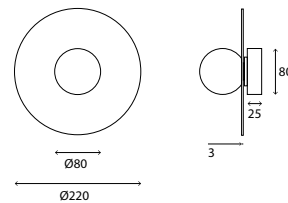

IP44    

Giotto - 80/220

Dimensions	Ø220mm x 30mm
Finish	Opal Blown Glass (OBG) White Disk (WH) Opal Blown Glass (OBG) Black Disk (BK)
Configurations	Wall / Ceiling
Code / Description	199B22080 / 1 x G9 Max. 10W
Voltage	230V
Rating	IP44

IP44    

Sphera

LIGHT WITH A DIFFERENCE

Giotto - 80/320

Dimensions	Ø320mm x 30mm
Finish	Opal Blown Glass (OBG) White Disk (WH) Opal Blown Glass (OBG) Black Disk (BK)
Configurations	Wall / Ceiling
Code / Description	199B32080 / 1 x G9 Max. 10W
Voltage	230V
Rating	IP44

Giotto

Paying homage to the artist of the same name, Giotto is a perfectly round aluminium disk comprising an opal, blown glass ball. The disk which can be custom painted to any finish, has an orientation of 360°. Simply unscrew the glass ball, position the disc to the preferred orientation and then lock it in by tightening the ball in place. The blown glass diffuser is available in 80mm or 110mm diameter depending on the required aesthetic. Giotto's contemporary and clever design makes it suitable for use in commercial, retail and residential applications, including wet areas

IP44    

Giotto - 80/220 Centred

Dimensions	Ø220mm x 30mm
Finish	Opal Blown Glass (OBG) White Disk (WH) Opal Blown Glass (OBG) Black Disk (BK)
Configurations	Wall / Ceiling
Code / Description	199B22080-CEN / 1 x G9 Max. 10W
Voltage	230V
Rating	IP44