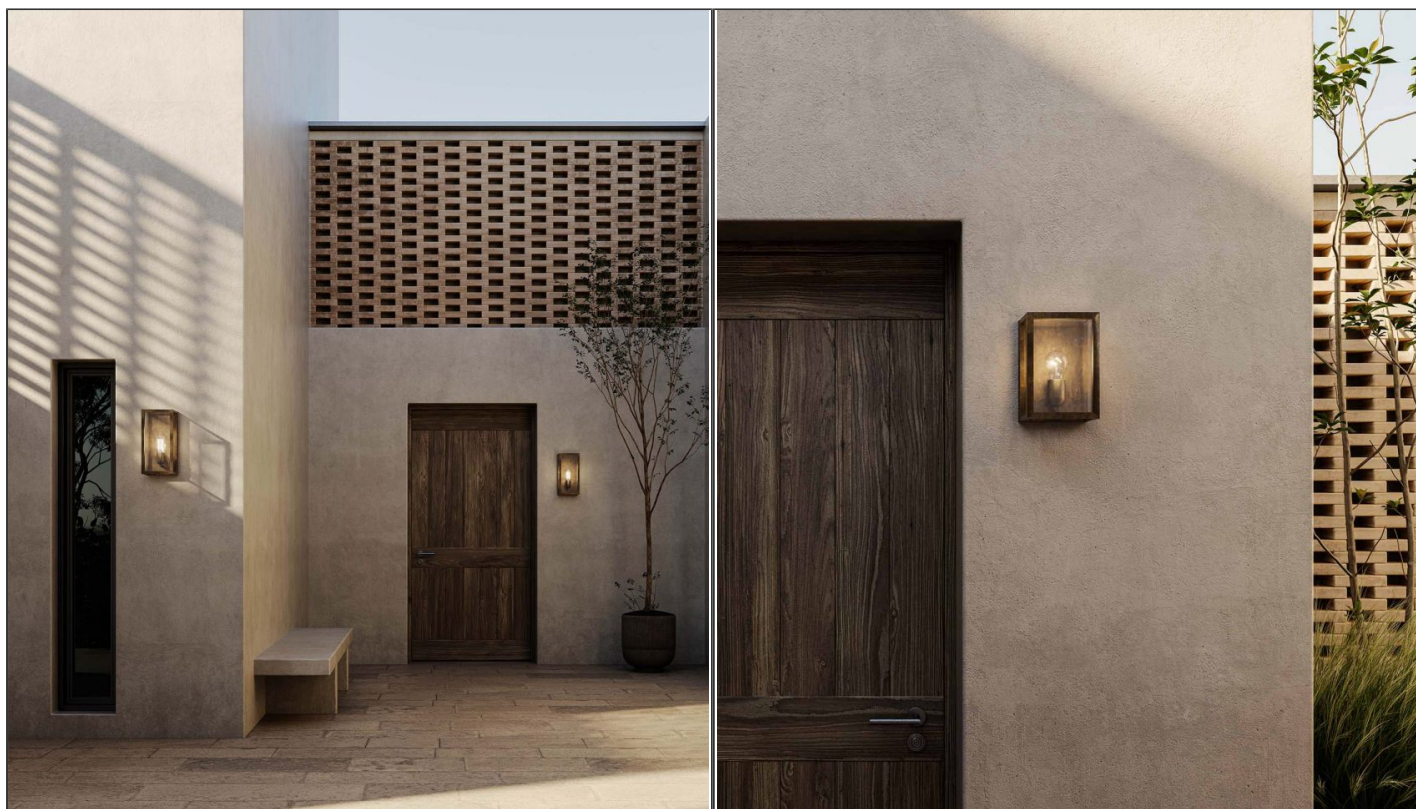

QUADRO WALL LIGHT

PRODUCT DETAILS

Application	Outdoor
Material	Glass, Brass
Finish	Clear, Pre Aged
Lamp	Small: 1 x E14 Max 30W Medium: 1 x E27 Max 46W Large: 1 x E27 LED Max 15W
IP-Rating	IP55
Availability	Upon Request