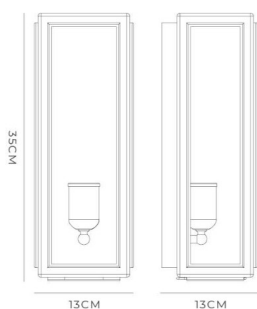

# LILLE WALL LIGHT

## PRODUCT DETAILS

<b>GLASS:</b>	Clear or Frosted
<b>Application</b>	Interior, Outdoor
<b>Material</b>	Tempered Glass, Brass
<b>Structure Finish</b>	Old Bronze
<b>Lamp</b>	E27 Max 9W LED
<b>IP-Rating</b>	IP44
<b>Availability</b>	In Stock

SMALL:

LARGE: