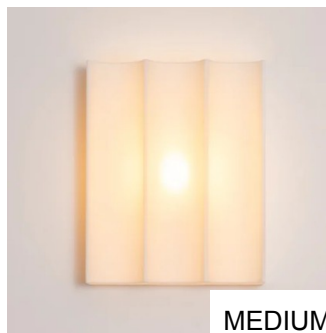

W 200mm x H 250mm x D 70mm