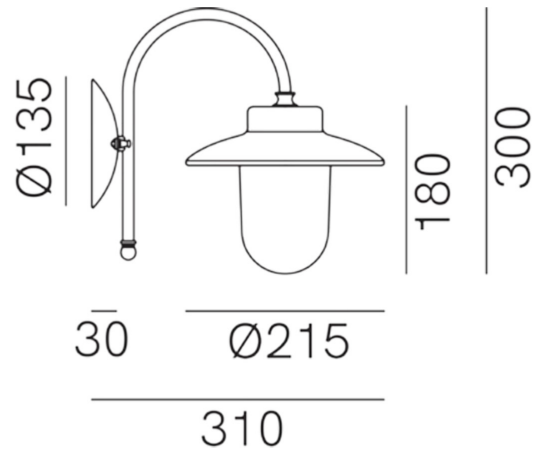

CALMAGGIORE WALL LIGHT

PRODUCT DETAILS

Dimensions (cm) H30 x W21 x D31

Application Outdoor

Material Copper, Brass

Finish Antique Brass/Antique Copper

Glass Finish Transparent

Lamp E27 Max 15W