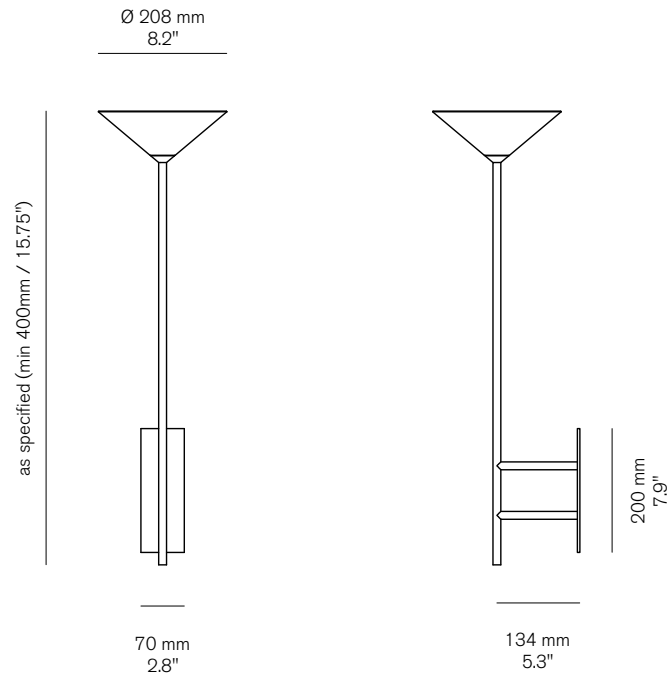

WALL STACK UP

Material

Brass

Finishes

Brushed, Aged or Bronzed Brass;
Polished Brass; Chrome; Brushed Nickel

Lamp Shell

\varnothing 40 mm / 1.6" frosted glass

Weight

approx 2.5 kg / 5.5 lb

AU / EU / UK

Lamp: 3x 12V G4 LED
Lamp Specs: 2700K, 2W, 200 lm
Dimming: Trailing Edge
Driver: 240V (output 12V, 30W)

Optional

DALI, 0-10V

Customisations

Overall Height