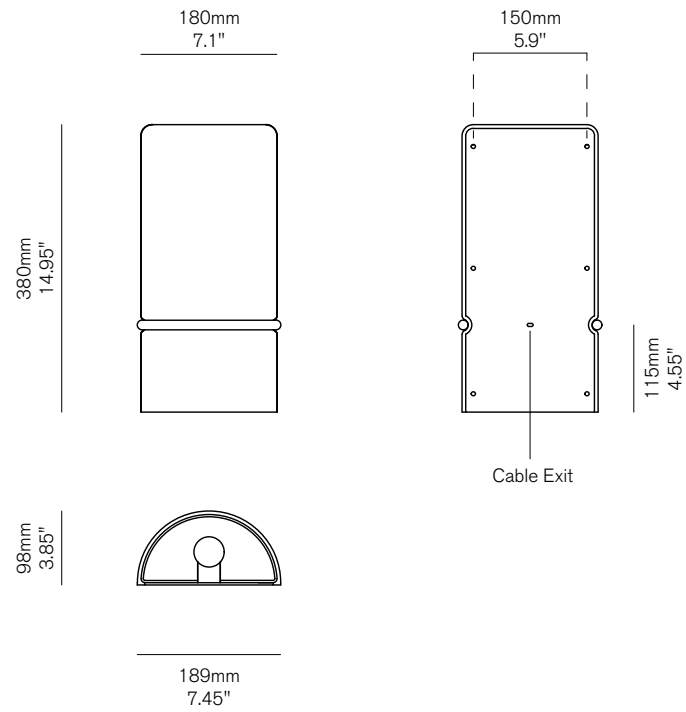

TUX WALL

Material

Brass and Fibreglass

Finishes

Brushed, Aged or Bronzed Brass;
Polished Brass; Chrome, Brushed Nickel

Diffuser

Fibreglass

Weight

4 kg / 8.8 lb

AU / EU / UK

Lamp: 12V LED PCB
Lamp Specs: 2700K, 9W, 1200 lm
Dimming: Trailing Edge
Driver: 240V (output 12V, 30W)

Optional

DALI, 0-10V