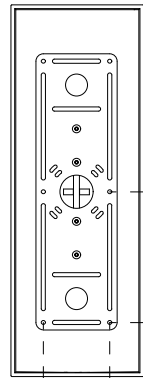

# LONGTON ALUMINIUM

180 mm  
7.1"

505 mm  
19.9"

100 mm  
3.9"

110 mm  
4.3"

375 mm  
14.75"

177 mm  
7"

90 mm  
3.55"

## Material

Cast Aluminium