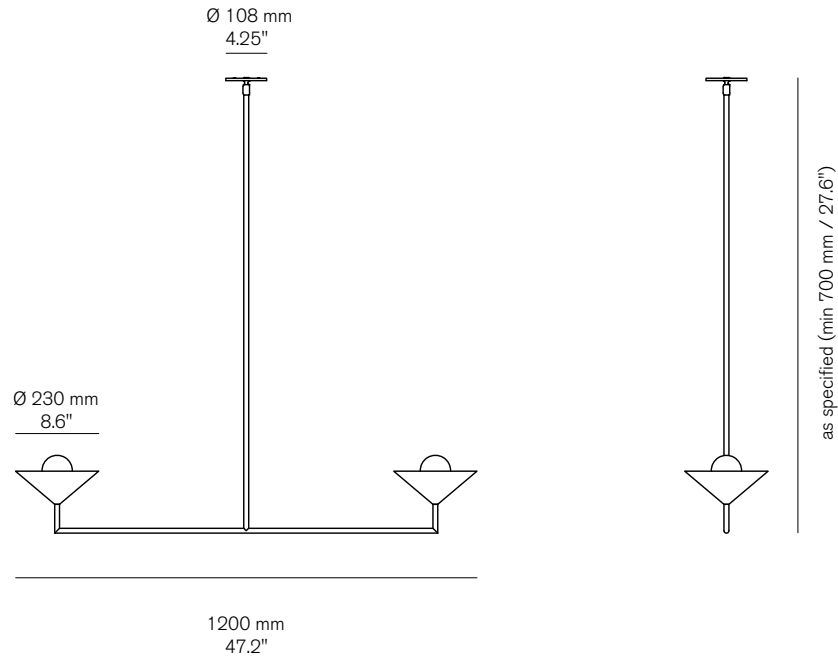

## GLASS DOUBLE DROP

### Lamp Shell

Ø80 mm / 3.2" frosted glass

### Weight

approx 8 kg / 17.6 lb

### Customisations

Overall Width, Brass Cones