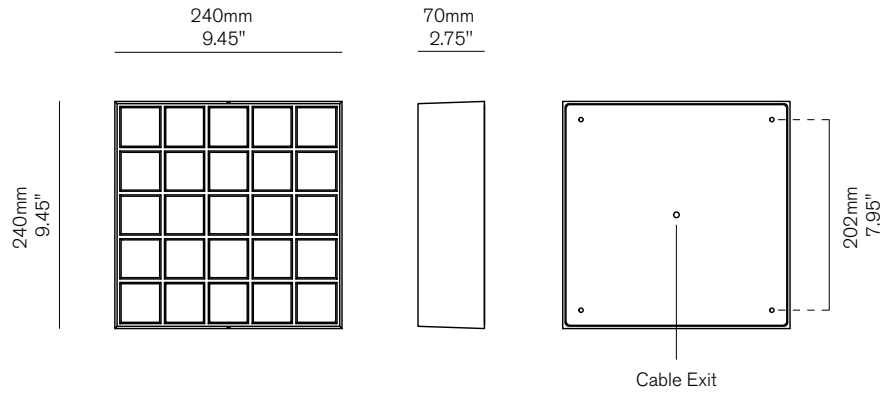

BRUCE

Material

Cast Brass or Cast Aluminium

Finish

Semi-polished

Diffuser

Opal Plate Glass

Weight

Brass 5.8 kg / 12.8 lb

Aluminium 3.4 kg / 7.5 lb

AU / EU / UK

Lamp: 12V LED PCB

Specs: 2700K, 14W

Dimming: Trailing Edge

Driver: 240V (output 12V, 30W)

Optional

DALI, 0-10V