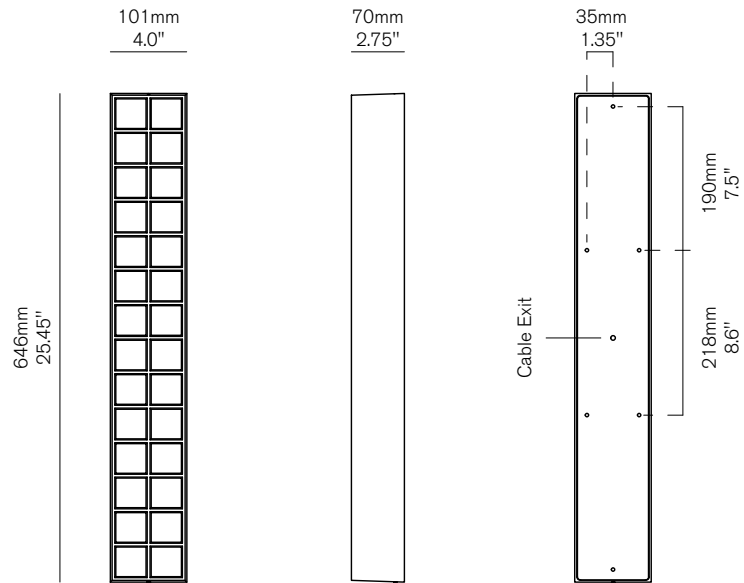

BRUCE HIGHRISE