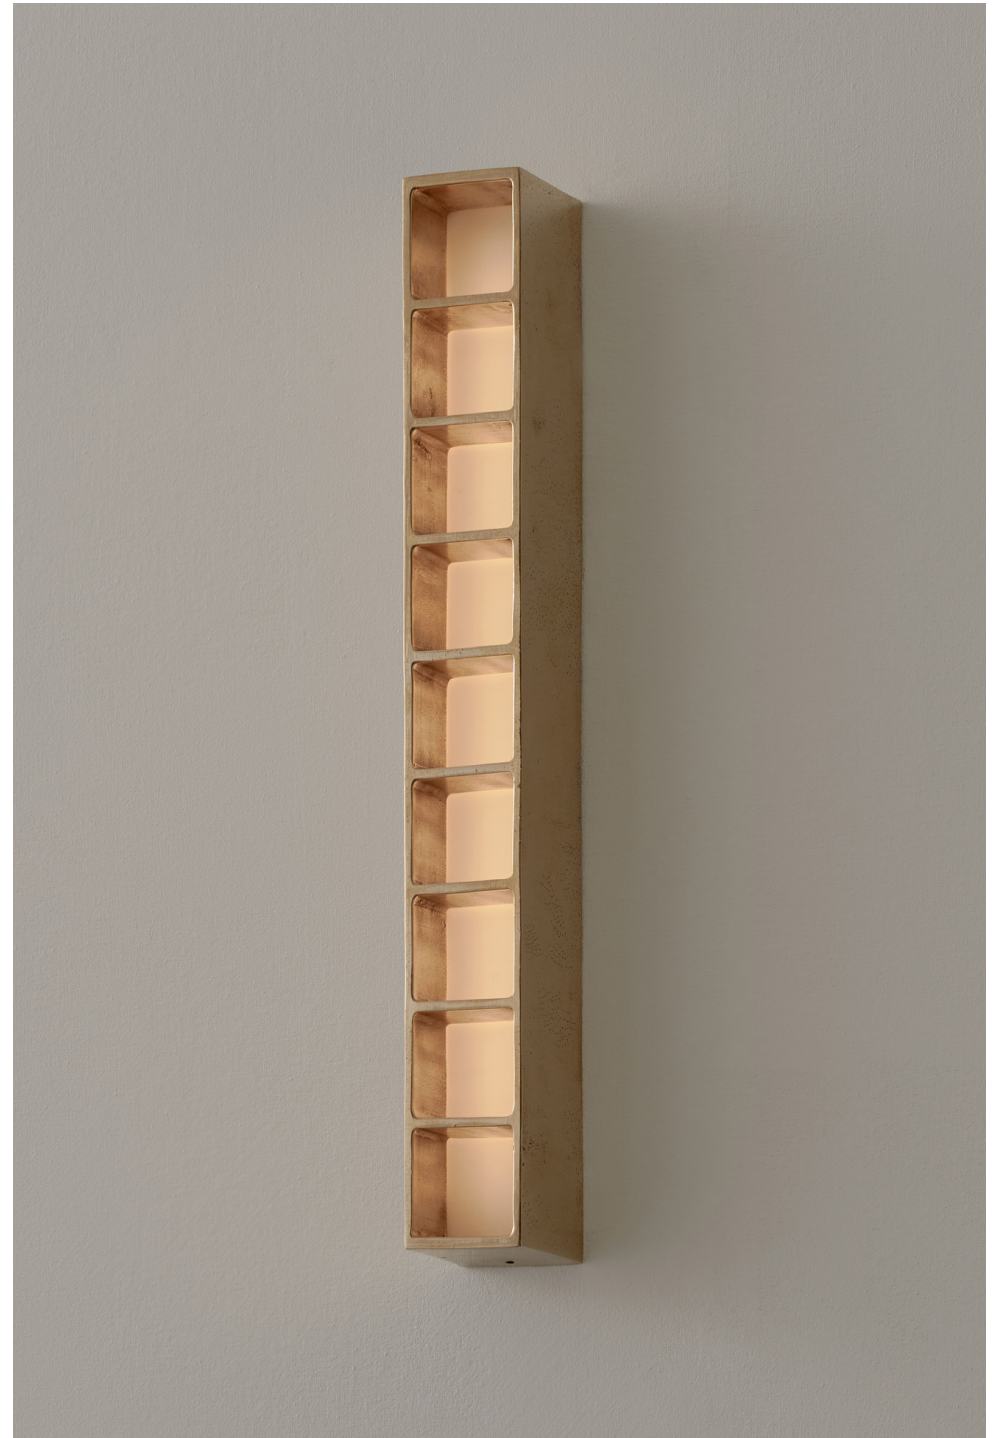

BRUCE ALTO

Material

Cast Brass or Cast Aluminium

Finish

Semi-polished

Diffuser

Opal Plate Glass

Weight

Brass 3.4 kg / 7.5 lb

Aluminium 1.4 kg / 3.1 lb

AU / EU / UK

Lamp: 12V LED PCB

Specs: 2700K, 7W

Dimming: Trailing Edge

Driver: 240V (output 12V, 30W)

Optional

DALI, 0-10V

BABY BRUCE

Material

Cast Brass or Cast Aluminium

Finish

Semi-polished

Diffuser

Opal Plate Glass

Optional

DALI, 0-10V

BRUCE

Material

Cast Brass or Cast Aluminium

Finish

Semi-polished

Diffuser