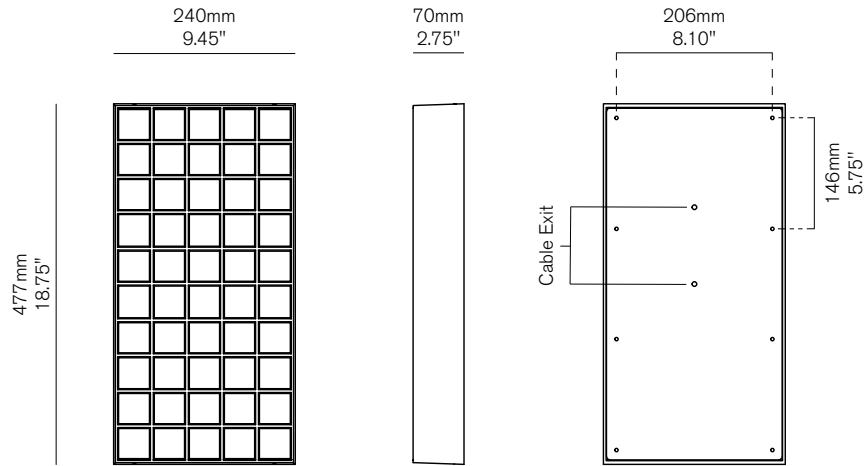

BRUCE DOUBLE