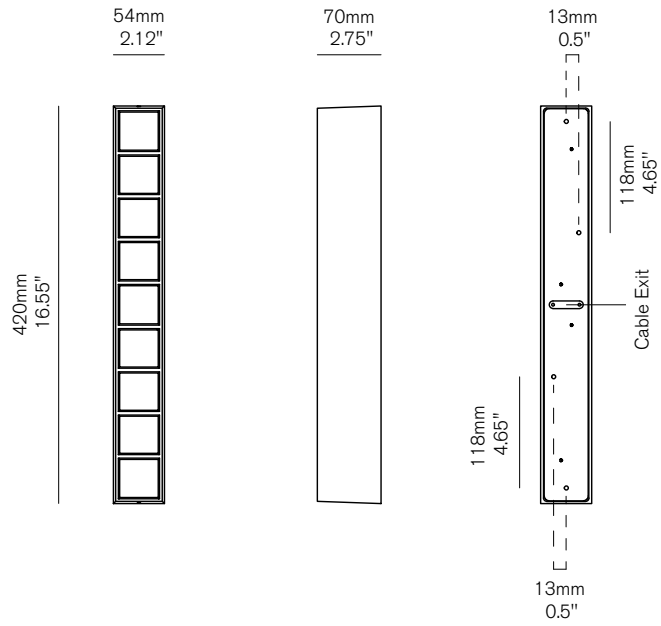

BRUCE ALTO

Material

Cast Brass or Cast Aluminium

Finish

Semi-polished

Diffuser

Opal Plate Glass

Weight

Brass 3.4 kg / 7.5 lb

Aluminium 1.4 kg / 3.1 lb

AU / EU / UK

Lamp: 12V LED PCB

Specs: 2700K, 7W

Dimming: Trailing Edge

Driver: 240V (output 12V, 30W)

Optional

DALI, 0-10V