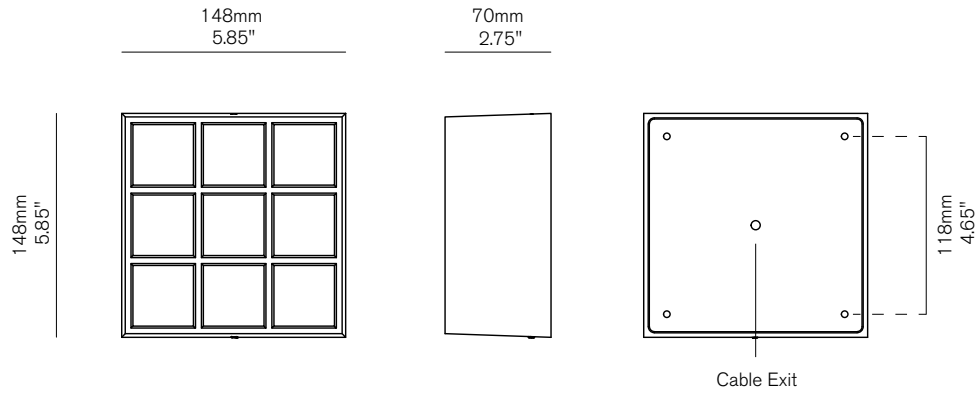

BABY BRUCE

Material

Cast Brass or Cast Aluminium

Finish

Semi-polished

Diffuser

Opal Plate Glass

Weight

Brass 2.9 kg / 6.4 lb

Aluminium 1.3 kg / 2.9 lb

AU / EU / UK

Lamp: 12V LED PCB

Specs: 2700K, 6W

Dimming: Trailing Edge

Driver: 240V (output 12V, 30W)

Optional

DALI, 0-10V