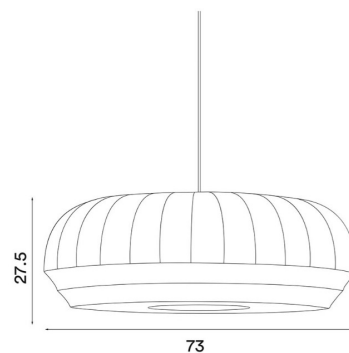

TRADITION PENDANTS - SMALL, OVAL, TALL

PRODUCT DETAILS

Application	Interior
Material	Fabric, Steel
Finish	Off White
Lamp	E27 LED Max 13W
Drop (cm)	Max 370

SMALL

OVAL

TALL