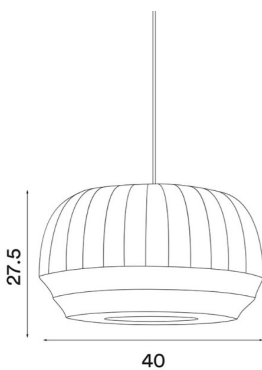

TRADITION PENDANTS - SMALL, OVAL, TALL

PRODUCT DETAILS

Application	Interior
Material	Fabric, Steel
Finish	Off White
Lamp	E27 LED Max 13W
Drop (cm)	Max 370

SMALL

OVAL

TALL