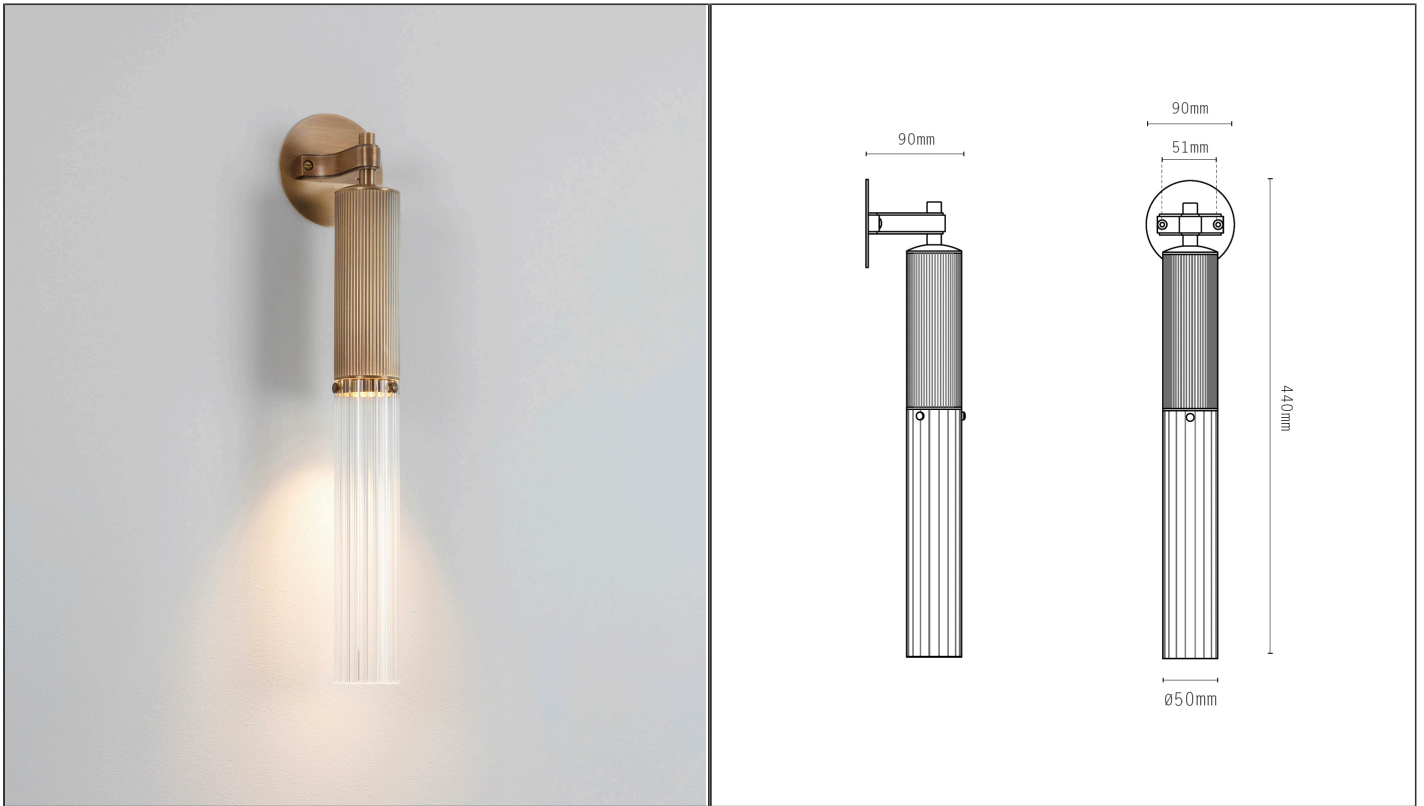

FLUME DOUBLE WALL LIGHT

PRODUCT DETAILS

Dimensions (cm)	H45 x W15 x D9
Application	Interior
Material	Glass, Brass
Lamp	GU10 LED 3.6W 2700K (incl.)

FINISHES:

- Antique Brass
- Bronze
- Satin Brass
- Satin Nickle

GLASS FINISH:

- Clear
- Frosted

FLUME SINGLE WALL LIGHT

PRODUCT DETAILS

Dimensions (cm)	H43.5 x Ø5 x D9
Application	Interior
Material	Glass, Brass
Lamp	GU10 LED 3.6W 2700K (incl.)

FINISHES:

- Antique Brass
- Bronze
- Satin Brass
- Satin Nickel

GLASS FINISH:

- Clear
- Frosted