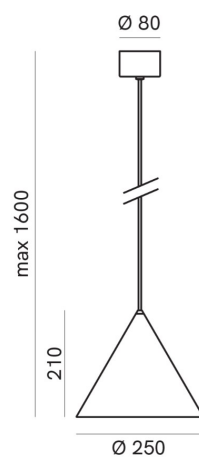

CONE PENDANT

PRODUCT DETAILS

Finishes: Grafene, Iron, Morocco

Application Interior

Material Iron

Lamp E14 Max 10W*

SMALL:

MEDIUM:

LARGE: