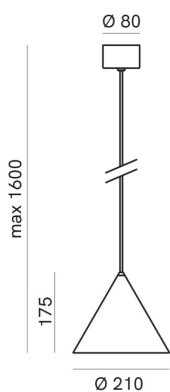

## PRODUCT DETAILS

**Finishes:** Grafene, Iron, Morocco

**Application** Interior

**Material** Iron

**Lamp** E14 Max 10W\*

### SMALL: