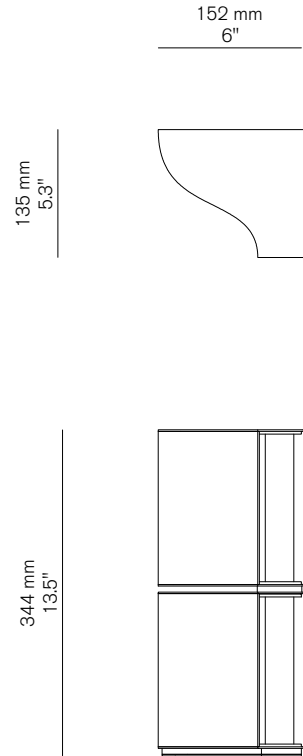

HALF BUCKLE

Material

Brass

Finishes

Brushed, Aged or Bronzed Brass

Lamp Cover

Opal Acrylic

Weight

4 kg / 8.8 lb

AU / EU / UK

Lamp: 12V LED Module

Specs: 2700K, 10W, 650 lm

Dimming: Yes (in-line dimmer switch)

Plug: 240V (AU, EU or UK compatible)

Customisations

Mirrored Orientation