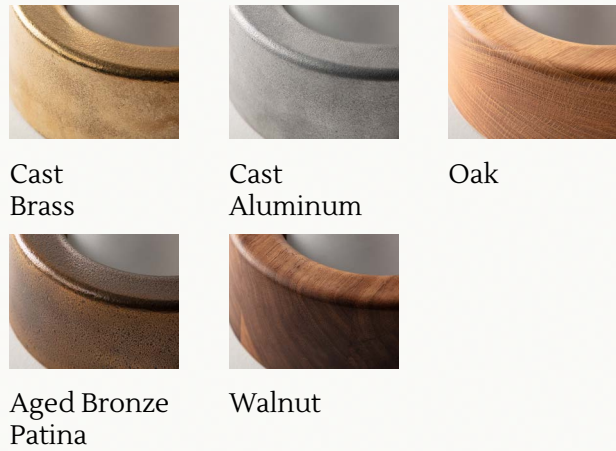

Prose Large Product Specification Sheet

Details

Lamp	2.5w G9 LED, 250lumens, 3000k or 2700k (240v and 120v)
Lead Times	Some stock held or 8-10 weeks from purchase
Dimmable	LED provided is compatible with Trailing or Universal Dimmers
Weight	2-5 kg
Glass Colour	White Frosted, Clear Frosted
Body Material*	Brass, Aged Bronze Patina, Aluminium, Walnut, Oak
IP Rating	IP65 and IP44 variations available
Certifications	SAA, CE, UKCA

Materials