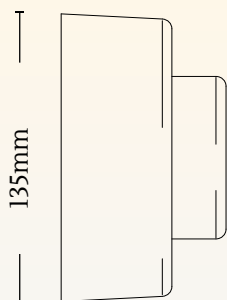

oft

Prose Small Product Specification Sheet

Details

Lamp	2.5w G9 LED, 250lumens, 3000k or 2700k (240v and 120v)
Lead Times	Some stock held or 8-10 weeks from purchase
Dimmable	LED provided is compatible with Trailing or Universal Dimmers
Weight	1-3 kg
Glass Colour	White Frosted, Clear Frosted
Body Material*	Brass, Aged Bronze Patina, Aluminium, Walnut, Oak
IP Rating	IP65 and IP44 variations available
Certifications	SAA, CE, UKCA

Clear Frosted

Note* Custom powder-coat colours are available for the aluminium finish on request for your project. Email us at sales@of-t.com for more details.

76mm

135mm

oft

Prose Large Product Specification Sheet

Details

Lamp	2.5w G9 LED, 250lumens, 3000k or 2700k (240v and 120v)
Lead Times	Some stock held or 8-10 weeks from purchase
Dimmable	LED provided is compatible with Trailing or Universal Dimmers
Weight	2-5 kg
Glass Colour	White Frosted, Clear Frosted
Body Material*	Brass, Aged Bronze Patina, Aluminium, Walnut, Oak
IP Rating	IP65 and IP44 variations available
Certifications	SAA, CE, UKCA