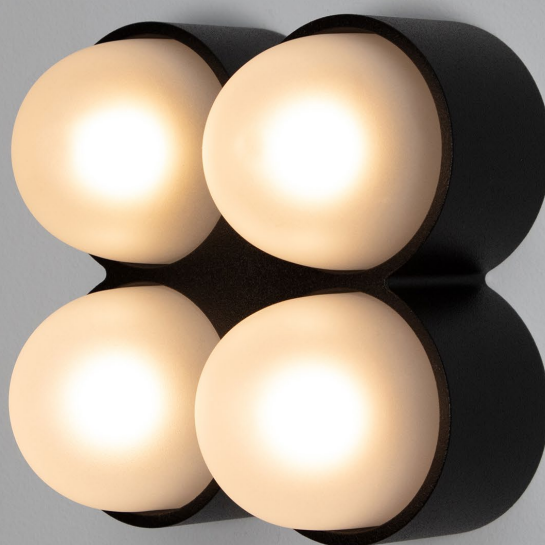

Rider Quad
Product Specification Sheet

oft