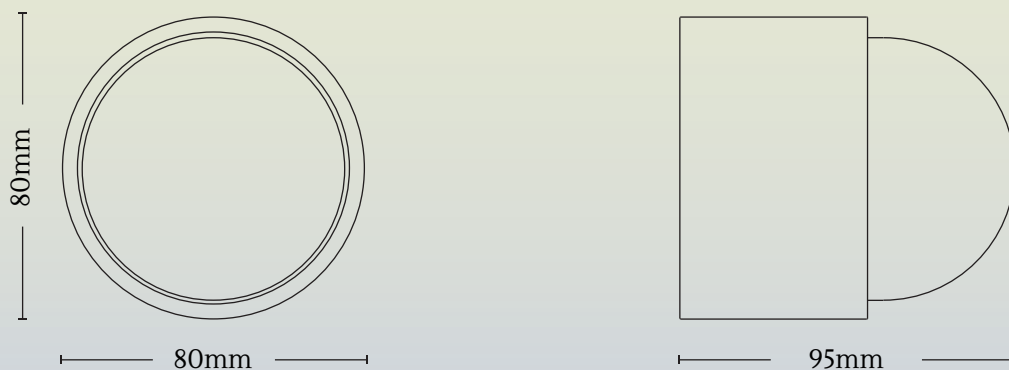

Rider Single Product Specification Sheet

The Rider Range is a cohesive suite of lighting defined by simplistic elegance. A glass dome is the characteristic feature of the Rider, repeated in Single, Double, Triple and Quad variants to form this iterative collection. The dome offers a visual sense of wholeness, a rounded softness delicate to the eye. These surface-mounted wall or ceiling lights are suited to multiple locations inside or out of any residential or commercial premises.

Details

Materials	Aluminium, Powder-coated Aluminium, Glass
Lamp*	2.5w G9 LED, 250lumens, 3000k (240v and 120v available)
Lead Times	Some stock held or 6-10 weeks from purchase
Dimmable	LED provided is compatible with Trailing or Universal Dimmers
Weight	Less than 1kg
Glass Colour	White Frosted, Clear Frosted, Black Transparent Frosted, Opal
Body Colour**	Textured White, Textured Black, Raw Sandblasted Aluminium
IP Rating	IP65 and IP44 variations available
Certifications	SAA, CE, UKCA

Note* We can also provide 2700k LED lamps for a warmer colour light source.

Note** Custom body colours are available on request for your project.

Email us at contact@of-t.com for more details.