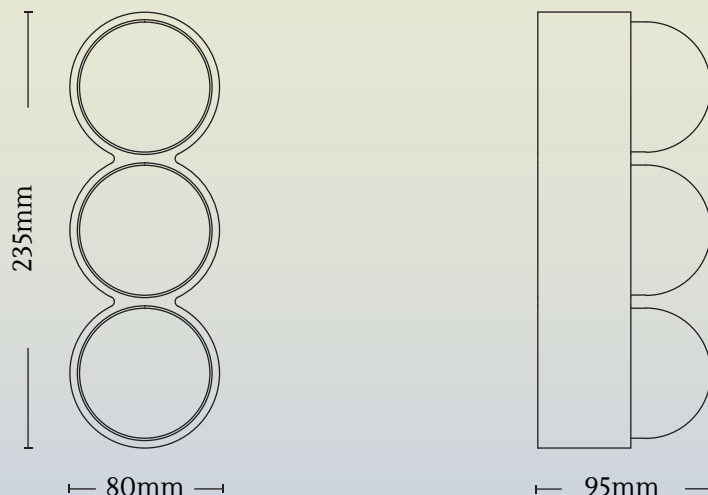

Rider Triple Product Specification Sheet

The Rider Range is a cohesive suite of lighting defined by simplistic elegance. A glass dome is the characteristic feature of the Rider, repeated in Single, Double, Triple and Quad variants to form this iterative collection. The dome offers a visual sense of wholeness, a rounded softness delicate to the eye. These surface-mounted wall or ceiling lights are suited to multiple locations inside or out of any residential or commercial premises.

Details

Materials	Aluminium, Powder-coated Aluminium, Glass
Lamp*	3 x 2.5w G9 LED, 250lumens, 3000k (240v and 120v available)
Lead Times	Some stock held or 6-10 weeks from purchase
Dimmable	LED provided is compatible with Trailing or Universal Dimmers
Weight	1kg
Glass Colour	White Frosted, Clear Frosted, Black Transparent Frosted, Opal
Body Colour**	Textured White, Textured Black, Raw Sandblasted Aluminium
IP Rating	IP65 and IP44 variations available
Certifications	SAA, CE, UKCA

Note* We can also provide 2700k LED lamps for a warmer colour light source.

Note** Custom body colours are available on request for your project.

Email us at contact@of-t.com for more details.