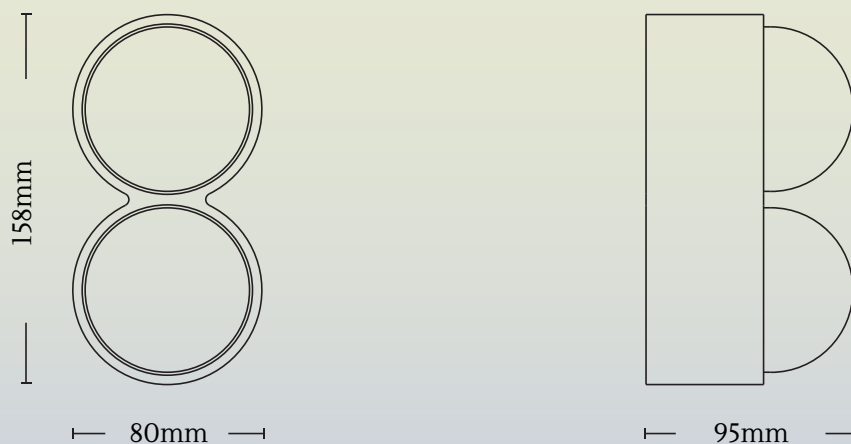

Rider Double

Product Specification Sheet

The Rider Range is a cohesive suite of lighting defined by simplistic elegance. A glass dome is the characteristic feature of the Rider, repeated in Single, Double, Triple and Quad variants to form this iterative collection. The dome offers a visual sense of wholeness, a rounded softness delicate to the eye. These surface-mounted wall or ceiling lights are suited to multiple locations inside or out of any residential or commercial premises.

Details

Materials	Aluminium, Powder-coated Aluminium, Glass
Lamp*	2 x 2.5w G9 LED, 250lumens, 3000k (240v and 120v available)
Lead Times	Some stock held or 6-10 weeks from purchase
Dimmable	LED provided is compatible with Trailing or Universal Dimmers
Weight	Less than 1kg
Glass Colour	White Frosted, Clear Frosted, Black Transparent Frosted, Opal
Body Colour**	Textured White, Textured Black, Raw Sandblasted Aluminium
IP Rating	IP65 and IP44 variations available
Certifications	SAA, CE, UKCA

Note* We can also provide 2700k LED lamps for a warmer colour light source.

Note** Custom body colours are available on request for your project.

Email us at contact@of-t.com for more details.