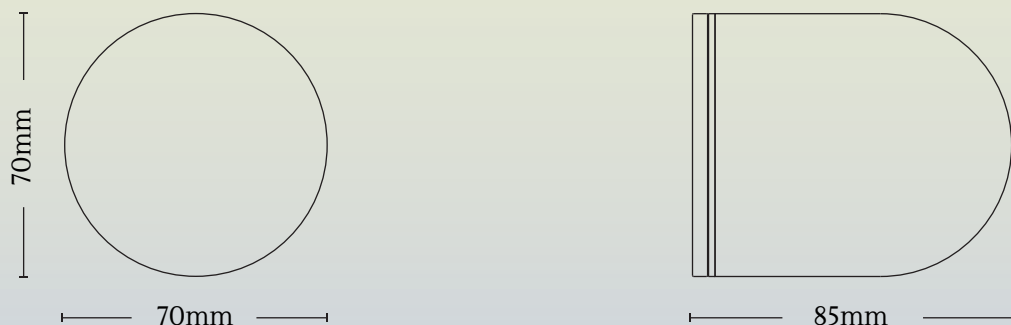

Rider Nude Product Specification Sheet

The Rider Range is a cohesive suite of lighting defined by simplistic elegance. A glass dome is the characteristic feature of the Rider, repeated in Single, Double, Triple and Quad variants to form this iterative collection. The dome offers a visual sense of wholeness, a rounded softness delicate to the eye. These surface-mounted wall or ceiling lights are suited to multiple locations inside or out of any residential or commercial premises.

Details

Materials	Aluminium, Powder-coated Aluminium, Glass
Lamp*	2.5w G9 LED, 250lumens, 3000k (240v and 120v available)
Lead Times	Some stock held or 6-10 weeks from purchase
Dimmable	LED provided is compatible with Trailing or Universal Dimmers
Weight	Less than 1kg
Glass Colour	White Frosted, Clear Frosted, Black Transparent Frosted, Opal
Body Colour**	Textured White, Textured Black, Raw Sandblasted Aluminium
IP Rating	IP65 and IP44 variations available
Certifications	SAA, CE, UKCA

Note* We can also provide 2700k LED lamps for a warmer colour light source.

Note** Custom body colours are available on request for your project.

Email us at contact@of-t.com for more details.