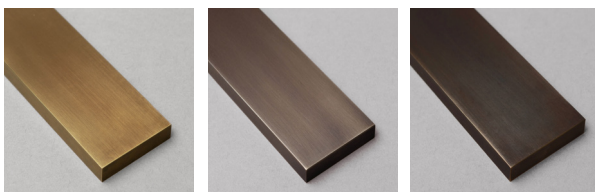

BLOC WALL SCONCE

The Bloc Wall Sconce takes inspiration from classic minimalist sculpture from the 1960s, reimagined through an interplay of solid, intersecting blocks. Its asymmetrical design allows for both left and right combinations, making it adaptable to a range of spatial compositions.

Crafted from precisely machined blocks of brass, The Bloc Wall Light features a powerful LED light source that casts a soft, diffused light back onto the wall, creating a warm ambient glow.

SPECIFICATIONS

FRONT BLOCK FINISH OPTIONS

AGED
BRASS

BRONZE
PATINA

BLACKENED
PATINA

BRUSHED RAW METALS

BRUSHED
BRASS

AVAILABLE IN LEFT/ RIGHT

SIZING OPTIONS