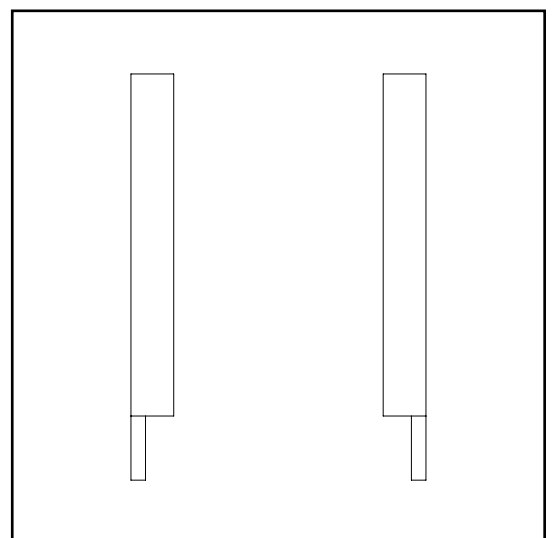

AVAILABLE IN LEFT/ RIGHT