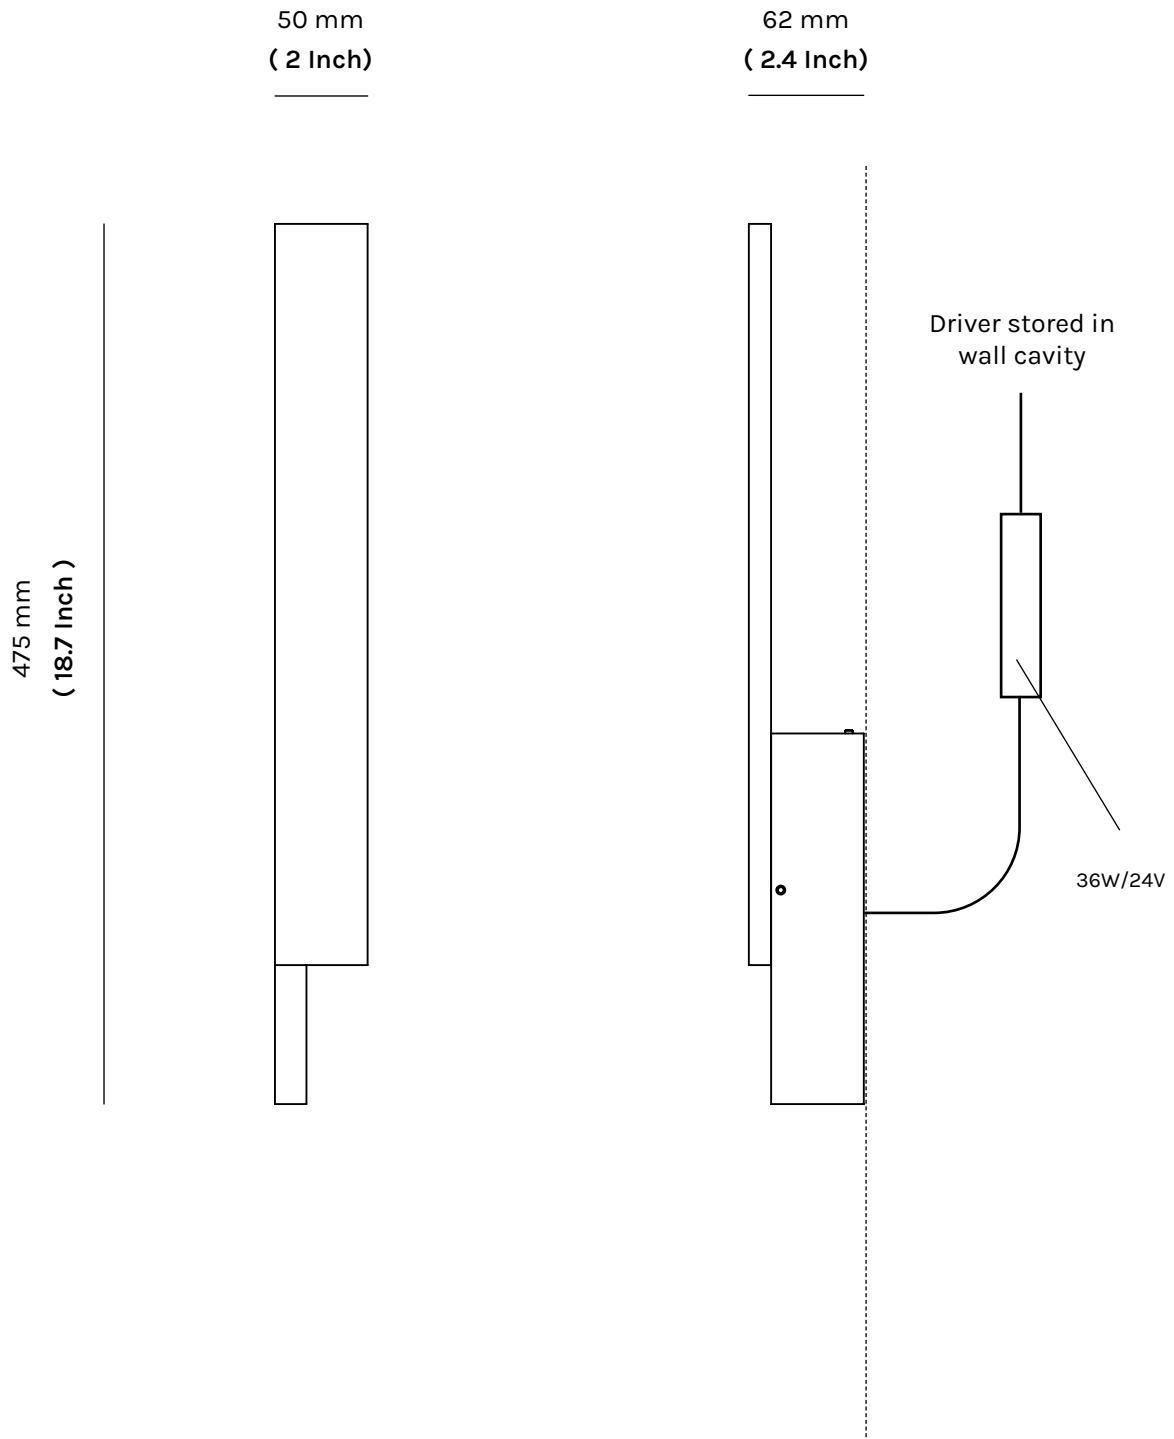

BLOC WALL SCONCE

The Bloc Wall Sconce takes inspiration from classic minimalist sculpture from the 1960s, reimagined through an interplay of solid, intersecting blocks. Its asymmetrical design allows for both left and right combinations, making it adaptable to a range of spatial compositions.

Crafted from precisely machined blocks of brass, The Bloc Wall Light features a powerful LED light source that casts a soft, diffused light back onto the wall, creating a warm ambient glow.

SPECIFICATIONS

LEFT VERSION

18.7"
475 mm
POWER: 9W

SIZING OPTIONS

LEFT VERSION

18.7"
475 mm
POWER: 9W