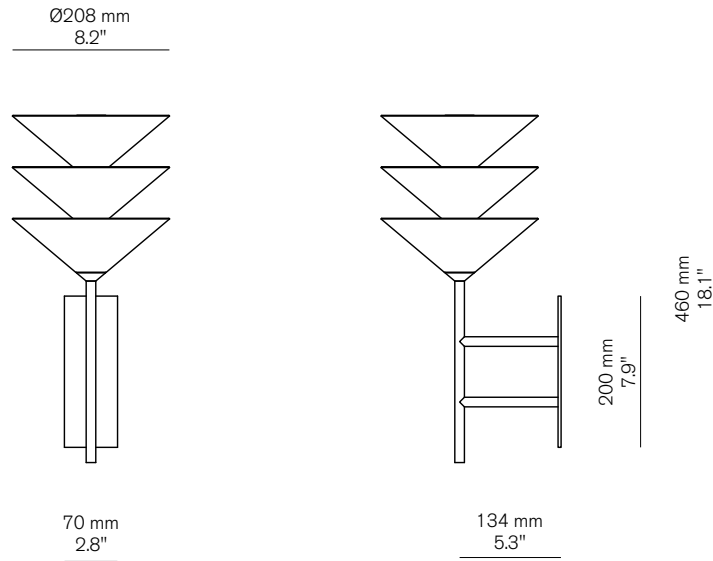

## Wall Stack 3

### Material

Brass

### Lamp Shell

ø 40 mm frosted glass

### Weight

approx 3kg