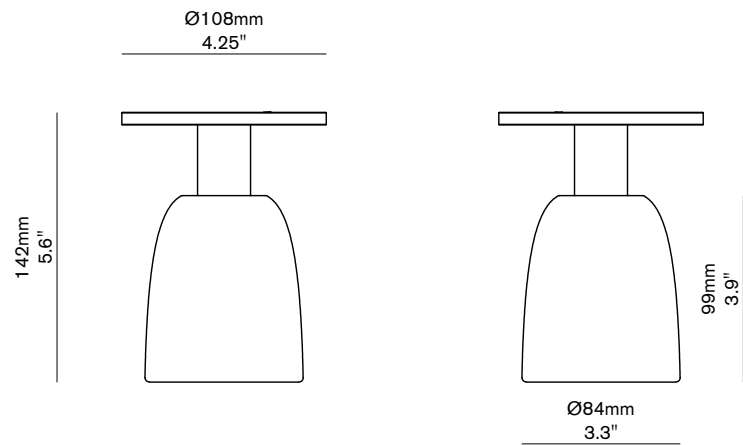

Pony

Material

Brass

Finishes

Brushed, Aged or Bronzed; Polished

Beam Angle

26° or 40°

US / Canada