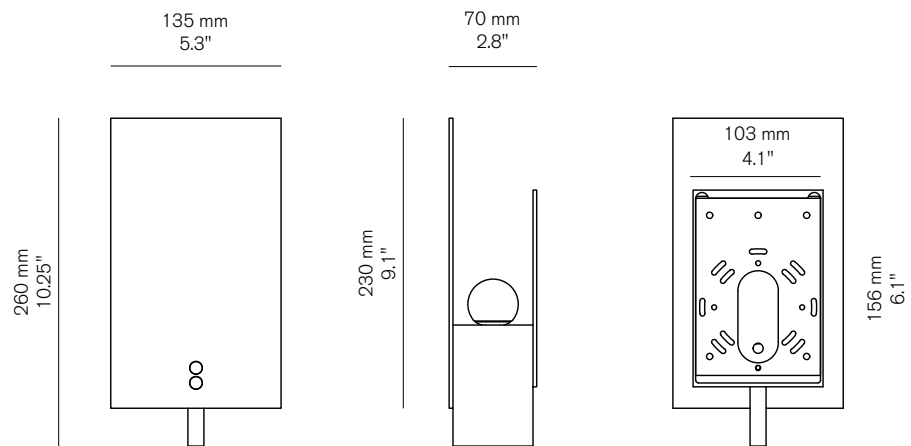

Plane

Material

Brass

Finishes

Brushed, Aged, Bronzed, Polished or Plated

Lamp Shell

ø 40 mm Frosted Glass

Weight

1.5 kg

US / Canada

Lamp: 12V LED PCB *

Lamp Specs: 2700K, 3W, 350 lm

Dimming: Yes (via driver) **

AU / EU / UK

Lamp: 12V LED PCB *

Lamp Specs: 2700K, 3W, 350 lm