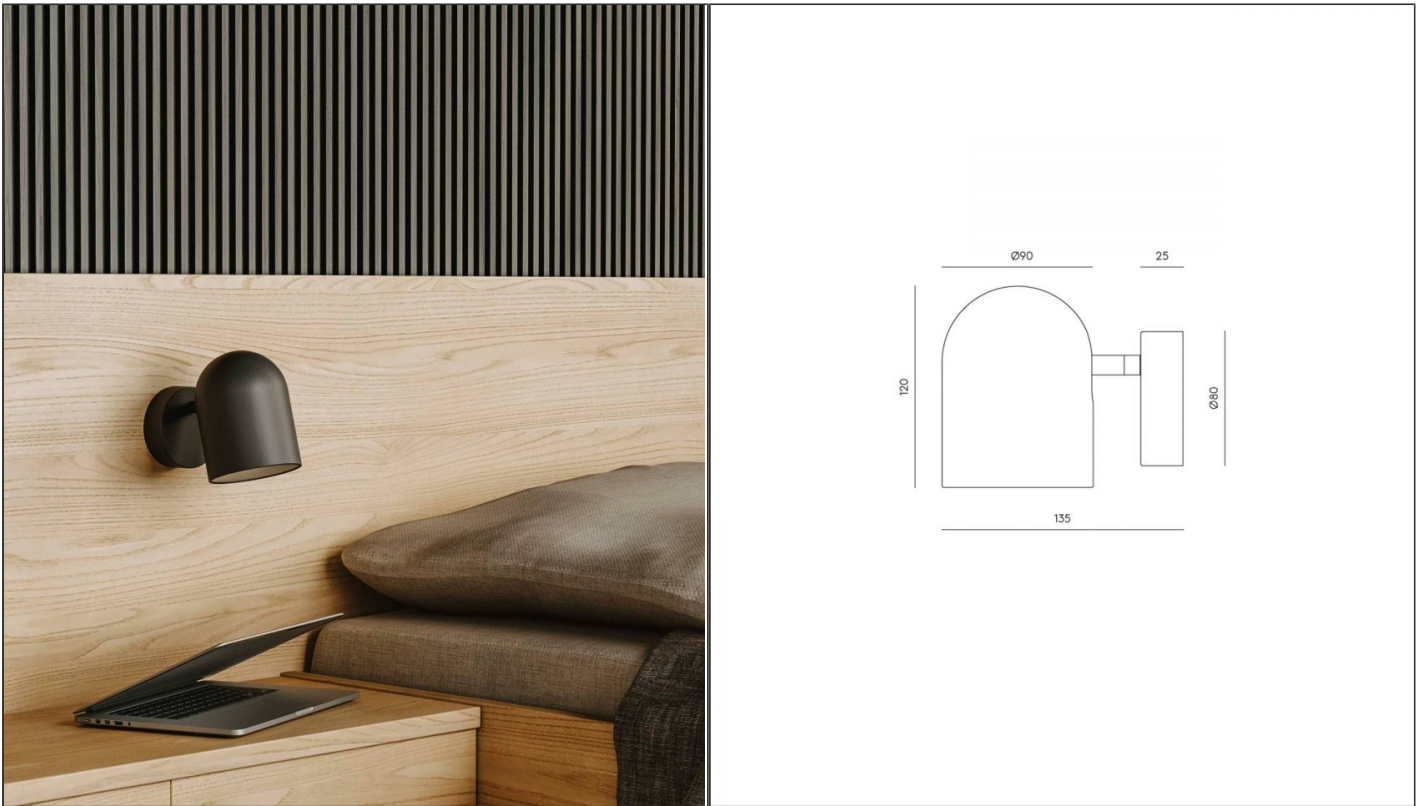

PIPE WALL LIGHT

PRODUCT DETAILS

Dimensions (cm)	H12 x W9 x D13.5
Application	Interior
Finish	Matte Black
Material	Steel
Lamp	GU10 LED 3W 3000K (incl.)