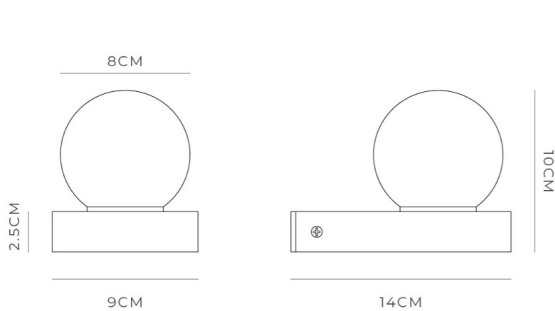

Orb Ledge Wall Light

PRODUCT DETAILS

Dimensions	See below
Application	Interior, Outdoor
Material	Glass, Brass
Finish	Old Bronze
Lamp	G9 Max 3W LED
IP-Rating	IP44

SMALL - 80DIA ORB

LARGE - 120DIA ORB