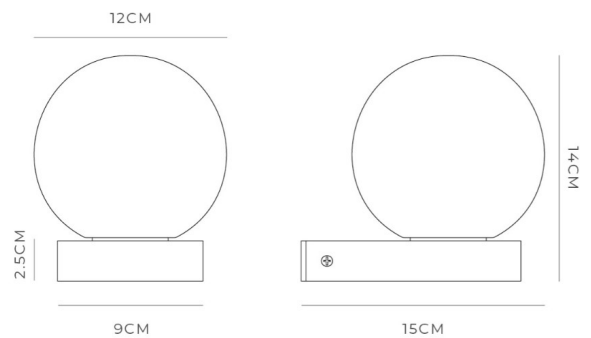

Orb Ledge Wall Light

PRODUCT DETAILS

Dimensions	See below
Application	Interior, Outdoor
Material	Glass, Brass
Finish	Old Bronze
Lamp	G9 Max 3W LED
IP-Rating	IP44

SMALL - 80DIA ORB

LARGE - 120DIA ORB