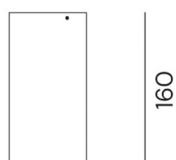

GIRASOLI SURFACE MOUNT

PRODUCT DETAILS

Dimensions	See below
Application	Interior
Material	Aged Brass, Natural Brass or Iron

*Lamp

- Small – GU10 Max 35W
- Medium – E27 Max 50W
- Large – E27 Max 70W

SMALL

Ø60

MEDIUM

Ø80

LARGE

Ø100