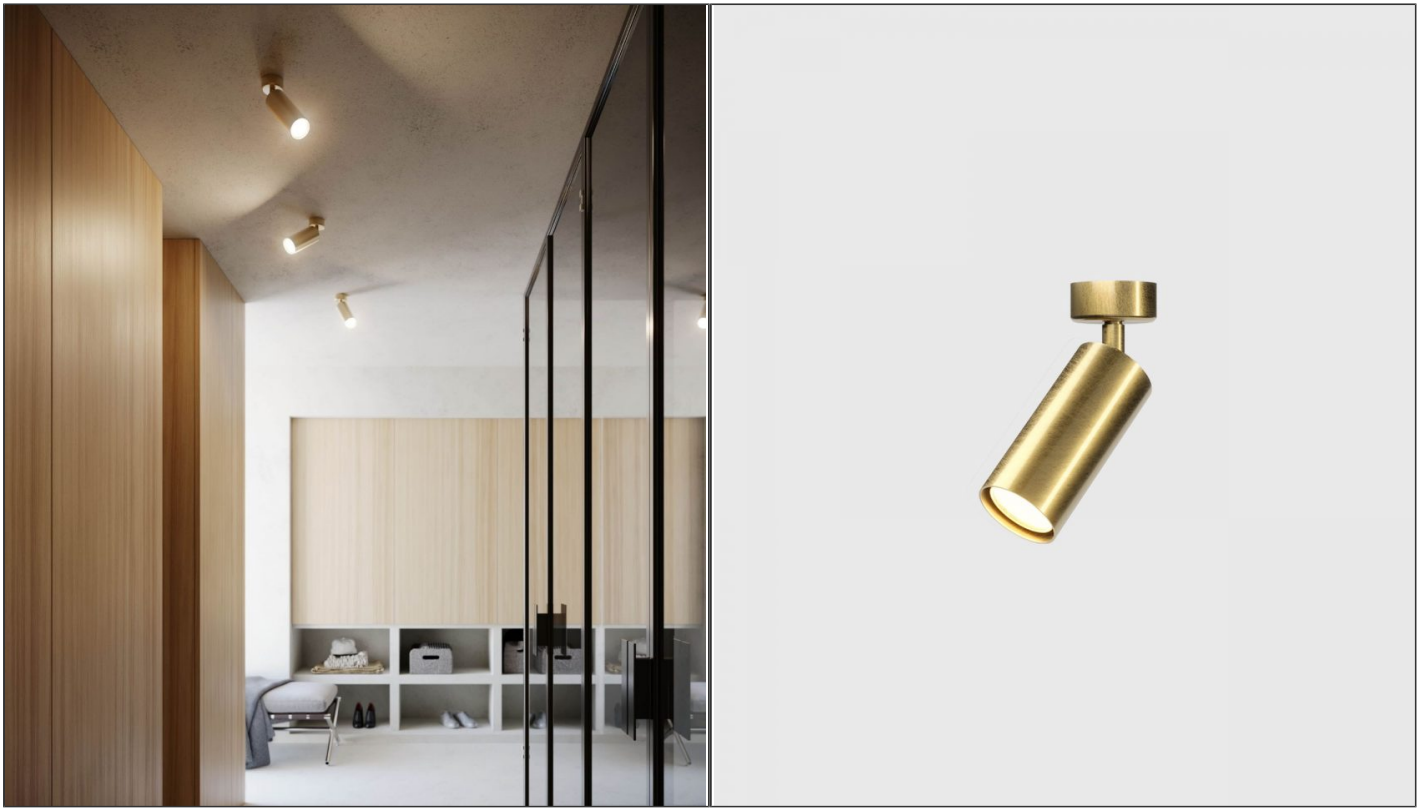

GIRASOLI SURFACE MOUNT

PRODUCT DETAILS

Dimensions (cm)	H13.2 x Ø60
Application	Interior
Material	Glass, Brass
Lamp	GU10 LED Max 5W*