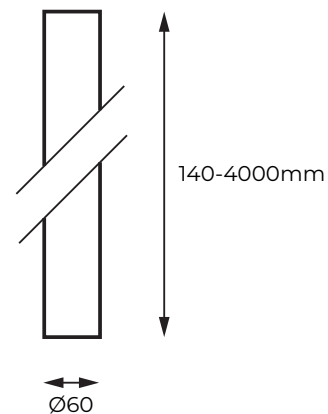


Cilindretto - Surface Mounted

Cilindretto is a minimal, cylindrical LED fitting designed and manufactured in Australia. It has a diameter of only 60mm making this fixture a contemporary addition to any interior. Available in custom length from 140mm to 4000mm. Cilindretto is ideal for use in multiple applications as an individual light source or mounted in a cluster as a statement piece. Custom finishes are available for special projects. Cilindretto is also available for use with the a variable White WIFI LED lamp allowing you to dim and change the colour temperate from 2700 – 6500 Kelvin, remotely via your smartphone or tablet.

IP20   **CE** 

Cilindretto - Surface Mounted

Dimensions	Ø60mm x 140-4000mm
Finish	White (WH) / Black (BK) / Custom Colour (CC)
Configurations	Ceiling light
Code / Description	703GU10 / 1 x GU10 Max. 5W
Rating	IP20
Voltage	220-240V