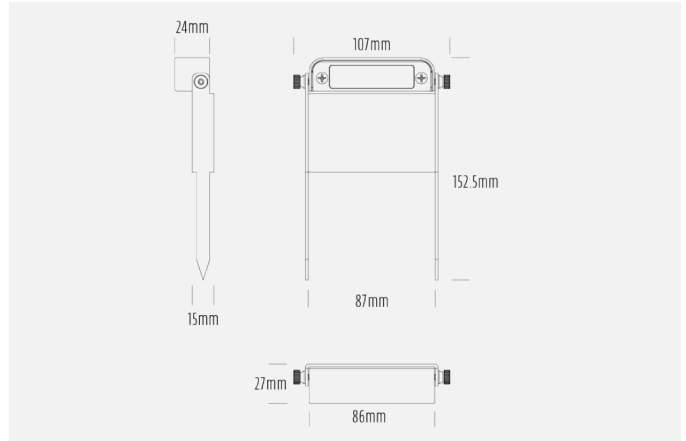

TLI - 422

INTRODUCTION

A minimal linear hardscape light for washing pathways or trees from a low profile

SPECIFICATIONS

Product Code	TLI-422
Construction Material	Solid Cast Brass
Cable	1m Figure 8 Twin Core
IP Rating	IP65
Warranty	5 Year

CONFIGURED OPTIONS

Body Colour	B2 - Black
Control Gear	12~24V AC / 24V DC
Rated Power	1W
Nominal Lumens	100 lm
CCT / Colour	3000K
Optical	DC
CRI	80
Dimming	Non Dimming