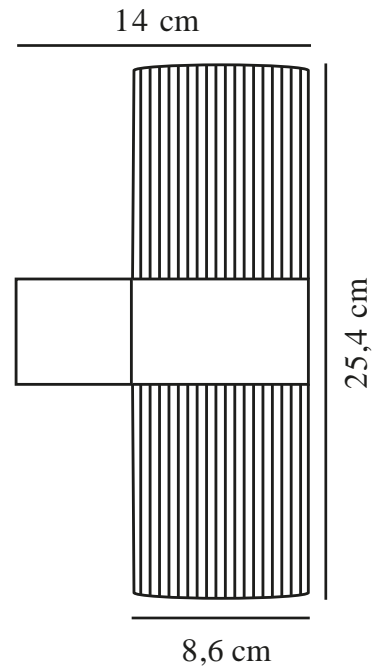

KYKLOP RIPPLE | WALL LIGHT

Voltage (V): 220-240 Volt
IP degree: IP54
Maximum bulb wattage (W):
2x25W
Class (Class 1, Class 2, Class 3):
Class 1 (Earth contact)
Socket type: GU10
Parallel connection: True

Height (cm): 25.4
Width (cm): 8.6
Shade Diameter (cm): 8.6
Outdoor base dimension (cm): 8.6
Lenght (cm): 8.6
Projection (cm): 14.1
Mount directly into insulation:
False

Sales Box Height (cm): 26.5
Sales Box Width(cm): 14.5
Sales Box Depth (cm): 9.5
Sales Box Volume m³ : 0.0037
Product net weight (kg): 0.935

Primary material: Aluminium
Secondary material: Glass
Colour: Black

EAN: 5704924015502
TUN: 2323183
Item Number: 2318051003
Pcs Per Master Carton: 3

- Beautiful, rippled surface
- Parallel connection possible

Kyklop Ripple is a modern and elegant wall light designed by Danish design duo Says Who. Light is cast both upwards and downwards, creating an interesting lighting effect on the wall. Made from black metal with a beautiful rippled surface.