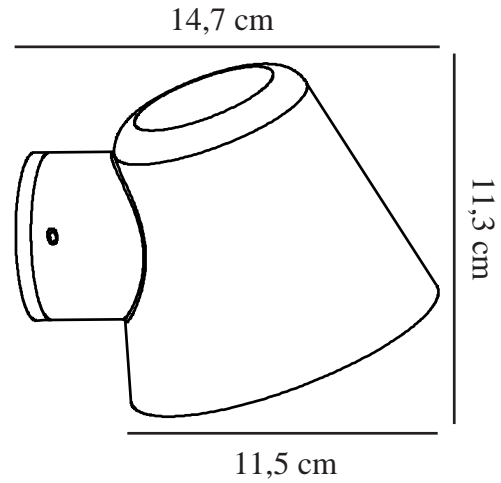

# ALERIA | WALL LIGHT

Voltage (V): 230 Volt  
IP degree: IP44  
Maximum bulb wattage (W): 35W  
Class (Class 1, Class 2, Class 3):  
Class 1 (Earth contact)  
Socket type: GU10  
Parallel connection: False

Height (cm): 11.3  
Width (cm): 11.5  
Projection (cm): 14.7  
EAN: 5704924000720  
TUN: 2085857  
Item Number: 2019131003

Pcs Per Master Carton: 3  
Sales Box Height (cm): 10.6  
Sales Box Width(cm): 15.3  
Sales Box Depth (cm): 12.3  
Sales Box Volume m<sup>3</sup> : 0.002  
Product net weight (kg): 0.33

Primary material: Metal  
Suitable for Seaside: False  
Colour: Black

• Modern and compact design • Designed for both outdoor and bathroom use

Aleria is a small lamp that does not take up any unnecessary space, but at the same time provides a good functional light. With the soft shapes and elegant design this lamp becomes a beautiful decoration for your outdoor space. Aleria is made of lacquered aluminium and is ideal for example at the driveway, front door or garage.