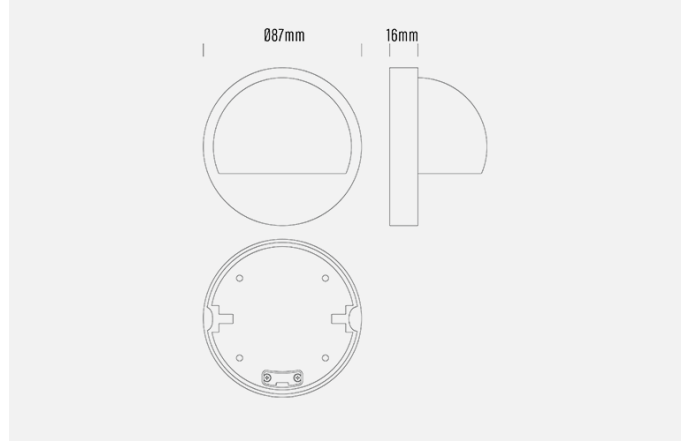

TLI-417

Eyelid Steplight

INTRODUCTION

Brass Steplight with integral LED

SPECIFICATIONS

Product Code **TLI-417**

Construction Material Solid Cast Brass

Cable 500mm Fig 8 cable

IP Rating IP65

Warranty 5 Year

CONFIGURED OPTIONS

Body Colour Black

Control Gear 12~24V AC / 24V DC

Rated Power 4W

Nominal Lumens 400 lm

CCT / Colour 3000K