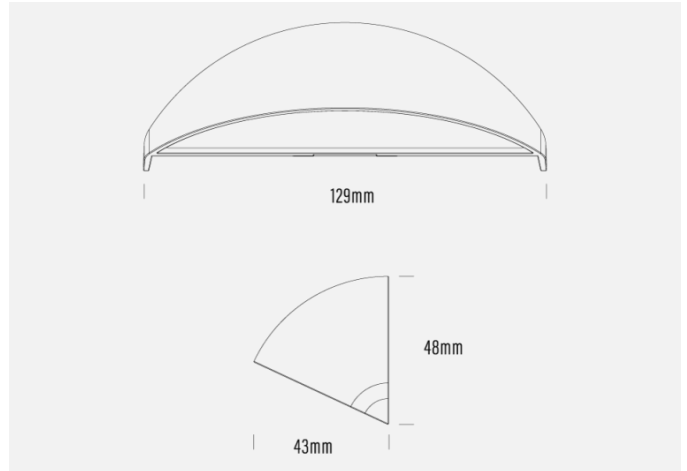

TLI-510

Step Light

INTRODUCTION

Cast brass with 5 finish options the TLI-510 is our most popular LED wall light. Throwing light out at an angle rather than straight down means more light is projected away from the wall rather than down it resulting in more light on the pathway.

SPECIFICATIONS

Product Code	TLI-510	
Construction Material	Solid Cast Brass	
Cable	900mm	2-Core Silicone / PTFE Cable
IP Rating	IP65	
Warranty	7 Year	

CONFIGURED OPTIONS

Body Colour	Black	
Control Gear	24V DC 3-Wire	
Rated Power	4W	
Nominal Lumens	400 lm	
CCT / Colour	3000K	
Optical	DF	
CRI	90	
Dimming	3-wire PWM 10V Dimming	