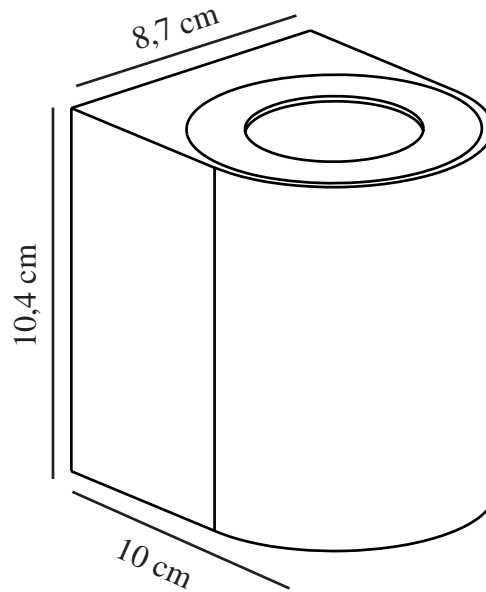

# CANTO 2 | WALL LIGHT

Voltage (V): 220-240 Volt  
 IP degree: IP44  
 Class (Class 1, Class 2, Class 3):  
 Class 1 (Earth contact)  
 Socket type: LED Module  
 Dimmerable: False  
 Parallel connection: False

Primary material: Aluminium  
 Secondary material: Glass  
 Colour of the glass: Clear  
 Is the cable replaceable: False  
 Suitable for Seaside: True  
 Colour: Seaside black

Height (cm): 10.6  
 Width (cm): 8.7  
 Length (cm): 8.7  
 Projection (cm): 10

EAN: 5704924016493  
 TUN: 2335038  
 Item Number: 49701203  
 Pcs Per Master Carton: 3  
 Sales Box Height (cm): 12.5

Sales Box Width(cm): 9.3  
 Sales Box Depth (cm): 11  
 Sales Box Volume m<sup>3</sup> : 0.0013  
 Product net weight (kg): 0.6