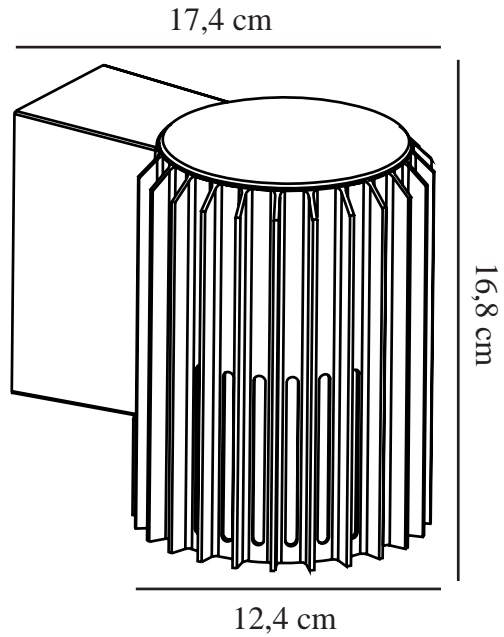

# ALUDRA | WALL LIGHT

Voltage (V): 220-240 Volt  
IP degree: IP54  
Maximum bulb wattage (W): 15W  
Class (Class 1, Class 2, Class 3):  
Class 1 (Earth contact)  
Socket type: E27  
Parallel connection: True

Height (cm): 16.8  
Shade Diameter (cm): 12.4  
Projection (cm): 17.4  
EAN: 5704924022029  
TUN: 2389569  
Item Number: 2118011203  
Pcs Per Master Carton: 3

Sales Box Height (cm): 18.5  
Sales Box Width(cm): 19.5  
Sales Box Depth (cm): 14  
Sales Box Volume m<sup>3</sup> : 0.0051  
Product net weight (kg): 0.94

Primary material: Aluminium  
Secondary material:  
Polycarbonate  
Suitable for Seaside: True  
Colour: Seaside black

- Small, compact design
- Beautiful light and shadow effect
- Parallel connection possible
- Durable material that is well-suited for harsh weather
- 10-year guarantee on surface deterioration