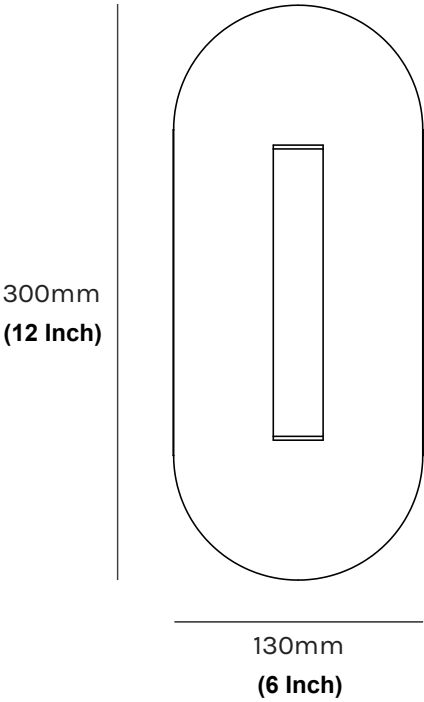

SIZING OPTIONS

300 VERSION - 12"