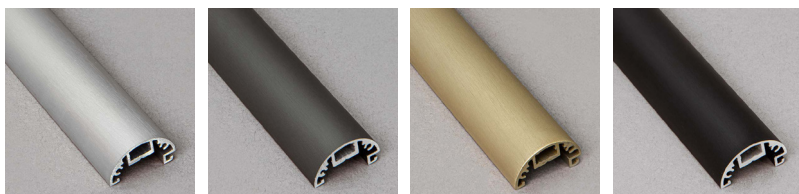

BODY FINISH OPTIONS

BRUSHED SILVER ANODISED

DEEP SEA ANODISED

BRUSHED GOLD ANODISED

BRUSHED BLACK ANODISED