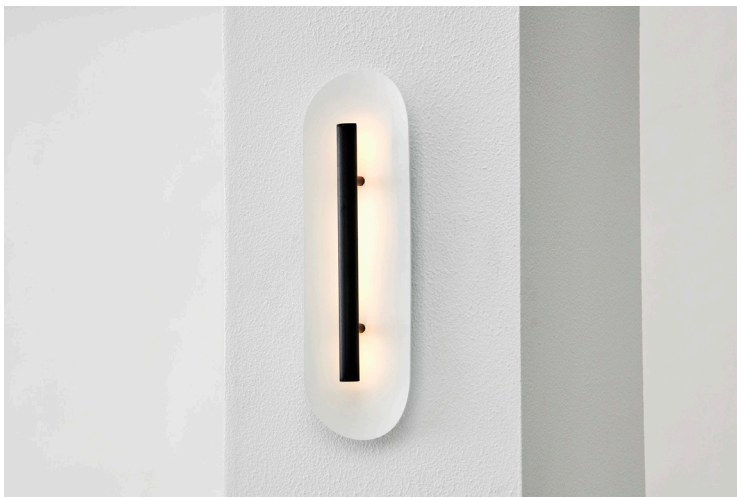

REFLECTOR SCONCE 300

A powerful LED light source reflects off a delicately curved dish, accenting a room with a soft indirect light.

The textured, matte white aluminium reflector can be matched with a range of anodised and natural metal finishes.

300 VERSION - 12"

REFLECTOR SCONCE 450

A powerful LED light source reflects off a delicately curved dish, accenting a room with a soft indirect light.

The textured, matte white aluminium reflector can be matched with a range of anodised and natural metal finishes.