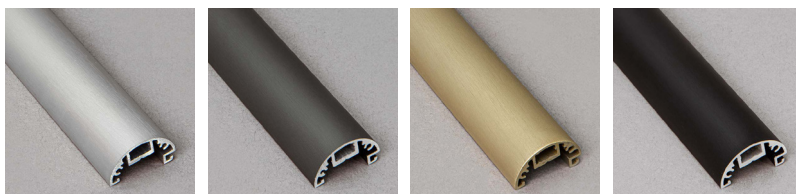

REFLECTOR SCONCE 300

A powerful LED light source reflects off a delicately curved dish, accenting a room with a soft indirect light.

The textured, matte white aluminium reflector can be matched with a range of anodised and natural metal finishes.

BODY FINISH OPTIONS

BRUSHED SILVER ANODISED

DEEP SEA ANODISED

BRUSHED GOLD ANODISED

BRUSHED BLACK ANODISED

BRUSHED BRASS

AGED BRASS

BRONZE PATINA

300 VERSION - 12"

REFLECTOR SCONCE 450

A powerful LED light source reflects off a delicately curved dish, accenting a room with a soft indirect light.

The textured, matte white aluminium reflector can be matched with a range of anodised and natural metal finishes.